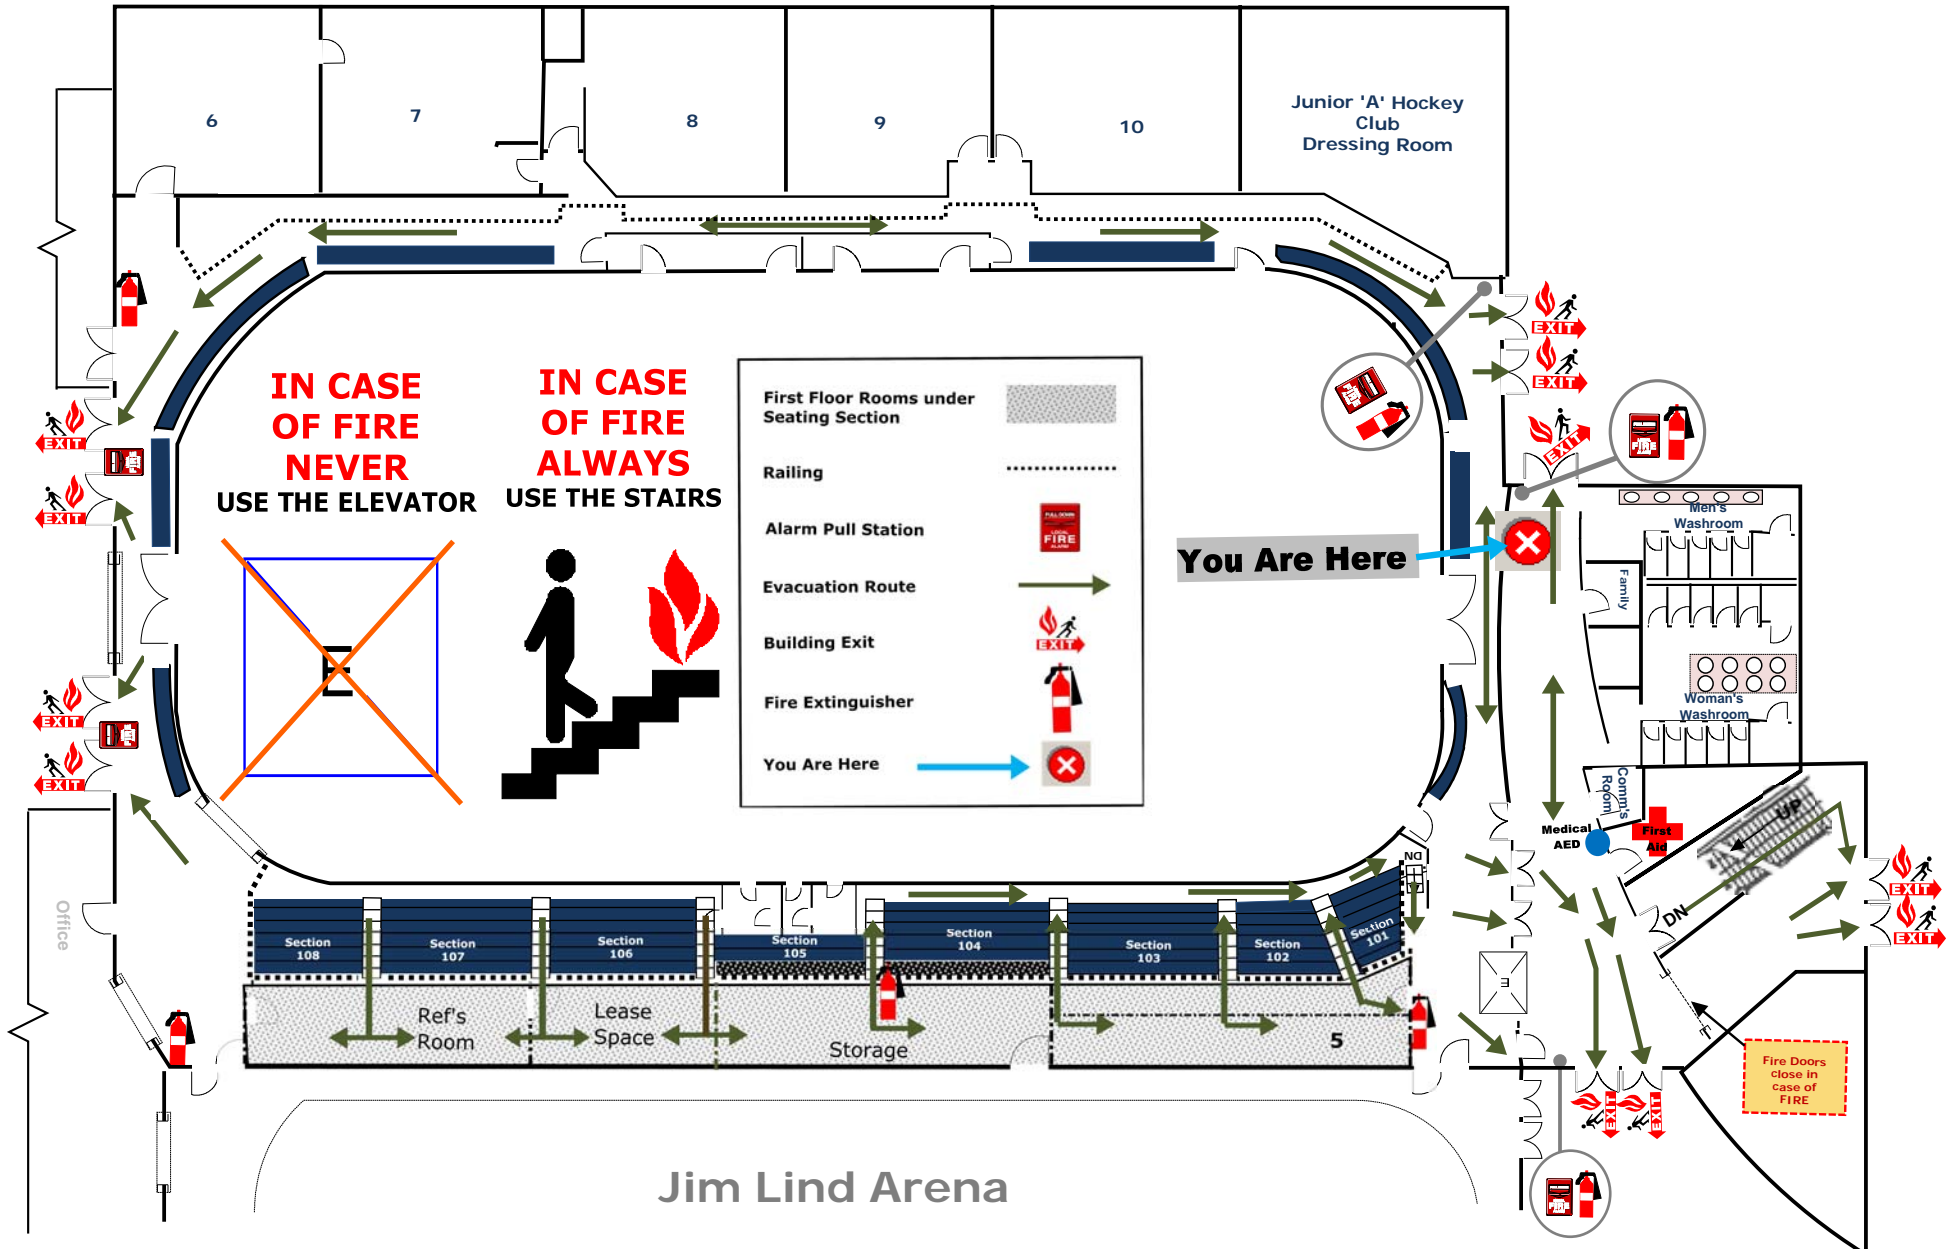

1st Floor (Ice Level)

July 2008

Royal LePage Place

2760 Cameron Road, Kelowna, B.C.

IN CASE OF FIRE

IMMEDIATELY SOUND THE FIRE ALARM

- by activating the nearest fire alarm pull station

DIAL 9-1-1

- Ask for the Fire Department
- State Your Name
- State the Name of the Facility

Royal LePage Place

- Give the Address

**2760 Cameron Road,
Kelowna, B.C.**

- Give the Nearest Intersection
  Bartley Road

- Provide Information about the Fire
  (what floor, people trapped etc.)

At your discretion, attempt to control the fire with available fire extinguishers

**ONLY IF THE FIRE IS SMALL
AND YOU CAN DO SO SAFELY!!**

(see floor plan for extinguisher locations)

If you are unable to control the fire then leave the building by the nearest exit.

CLOSE THE DOORS - DO NOT LOCK

To control and isolate the fire

- Shut all doors behind you and proceed to the nearest exit in an orderly manner. When leaving the building, move away from the doorway to allow others behind you to exit from the building.

WALK....DO NOT RUN

DO NOT RE-ENTER THE BUILDING

For any reason until you have been advised to do so by the Fire Department.

IN CASE OF FIRE NEVER USE THE ELEVATOR

IN CASE OF FIRE ALWAYS USE THE STAIRS

First Floor Rooms under Seating Section	
Railing	
Alarm Pull Station	
Evacuation Route	
Building Exit	
Fire Extinguisher	
You Are Here	

You Are Here

Jim Lind Arena