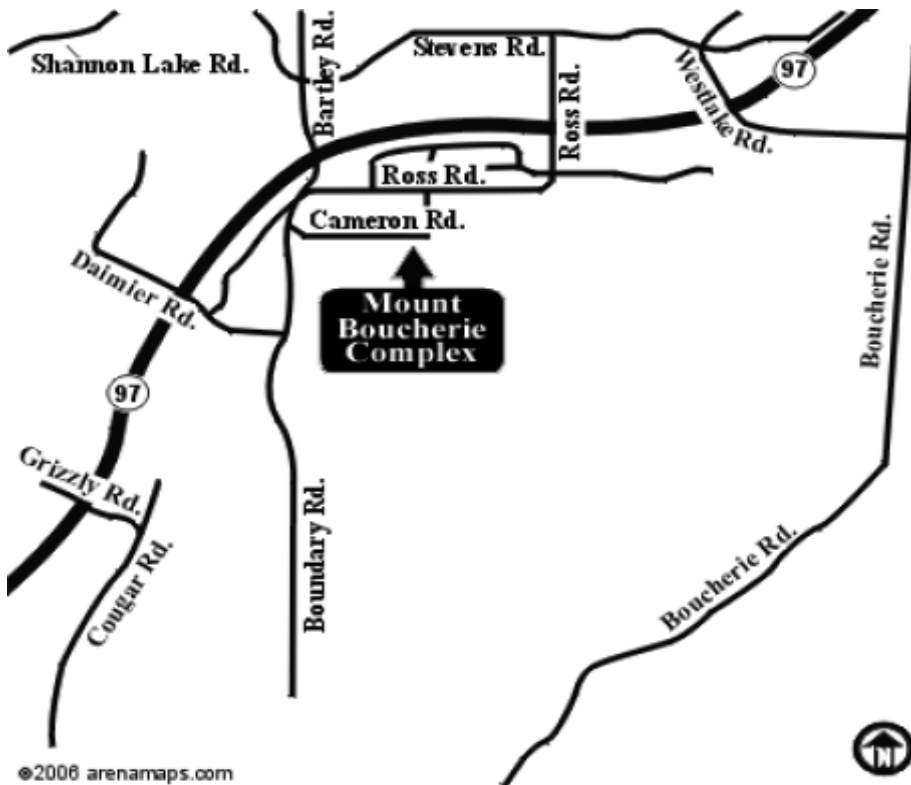

Please call 911 in the event of an emergency and remain on the line until first responders have arrived

Jim Lind and Royal Lepage Place (Mount Boucherie Complex)

(778)797-8800
2760 Cameron Rd. West Kelowna

Kelowna General Hospital
2268 Pandosy Street

<https://www.google.ca/maps/place/Kelowna+General+Hospital/@49.873626,-119.492208,17z/data=!3m1!4b1!4m2!3m1!1s0x537d8b52623af115:0xa100ba7caf3f1982>

1st Floor (Ice Level)

Royal LePage Place

- Give the Address

**2760 Cameron Road,
Kelowna, B.C.**

- Give the Nearest Intersection
Bartley Road

- Provide Information about the Fire
(what floor, people trapped etc.)

At your discretion, attempt to control the fire with available fire extinguishers

You Are Here

Jim Lind Arena

LEGEND

-  FIRE EXIT ROUTE
-  FIRE EXTINGUISHER
-  PULL STATION
- EXIT** FIRE EXIT SIGN