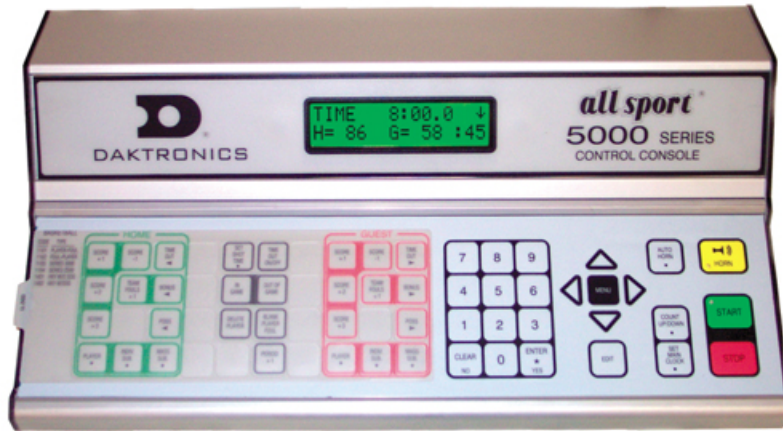

## DAKTRONICS ALLSPORT 5000 scoreboard controller

All UBC rinks, plus Hillcrest, Agrodome, Richmond Oval rinks

TASK	DO	TIPS / NOTES
<b>New game</b>	[MENU] [ENTER]	[MENU] is the solid black key.
<b>Set clock time</b>	[SET MAIN CLOCK] ## [ENTER]	Key is leftward of red STOP button
<b>Set period</b>	[PERIOD +1]	This is the bottom black key between the green & red clusters. Cycles from 0 - 9 & around again
<b>Score adjust</b>	Home cluster or Guest cluster [SCORE +1] [SCORE -1]	
<b>Penalty - entering</b>	Home cluster or Guest cluster [PLAYER PENALTY] jersey ## [ENTER]  For a double-minor: [PLAYER PENALTY] ## [4] [0] [0] [ENTER]	Major: Home or Guest [PLAYER PENALTY] jersey ## [MAJOR PENALTY] (black key) [ENTER]
<b>Penalty - clearing</b>	[DELETE PENALTY]	In case of multiple penalties, use the arrow keys to move up / down.