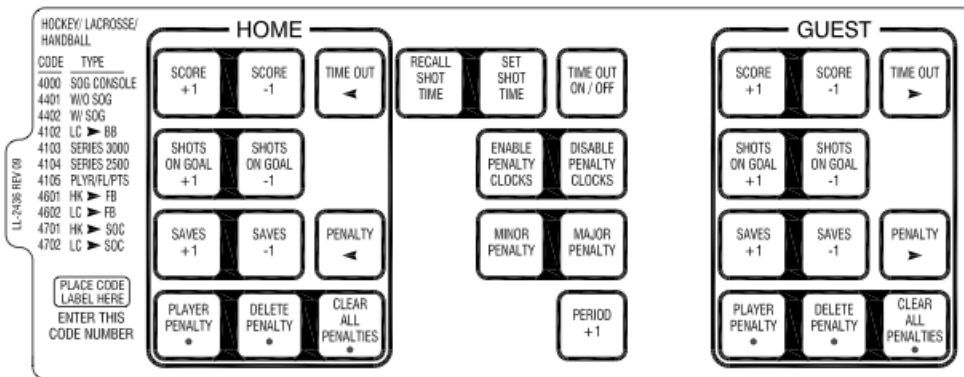

## DAKTRONICS ALLSPORT 5000 scoreboard controller

All UBC rinks, plus Hillcrest, Agrodome, Richmond Oval rinks

TASK	DO	TIPS / NOTES
<b>New game</b>	[MENU] [ENTER]	[MENU] is the solid black key.
<b>Set clock time</b>	[SET MAIN CLOCK] ## [ENTER]	Key is leftward of red STOP button
<b>Set period</b>	[PERIOD +1]	This is the bottom black key between the green & red clusters. Cycles from 0 - 9 & around again
<b>Score adjust</b>	Home cluster or Guest cluster [SCORE +1] [SCORE -1]	
<b>Penalty - entering</b>	Home cluster or Guest cluster [PLAYER PENALTY] jersey ## [ENTER]  For a double-minor: [PLAYER PENALTY] ## [4] [0] [0] [ENTER]	Major: Home or Guest [PLAYER PENALTY] jersey ## [MAJOR PENALTY] (black key) [ENTER]
<b>Penalty - clearing</b>	[DELETE PENALTY]	In case of multiple penalties, use the arrow keys to move up / down.