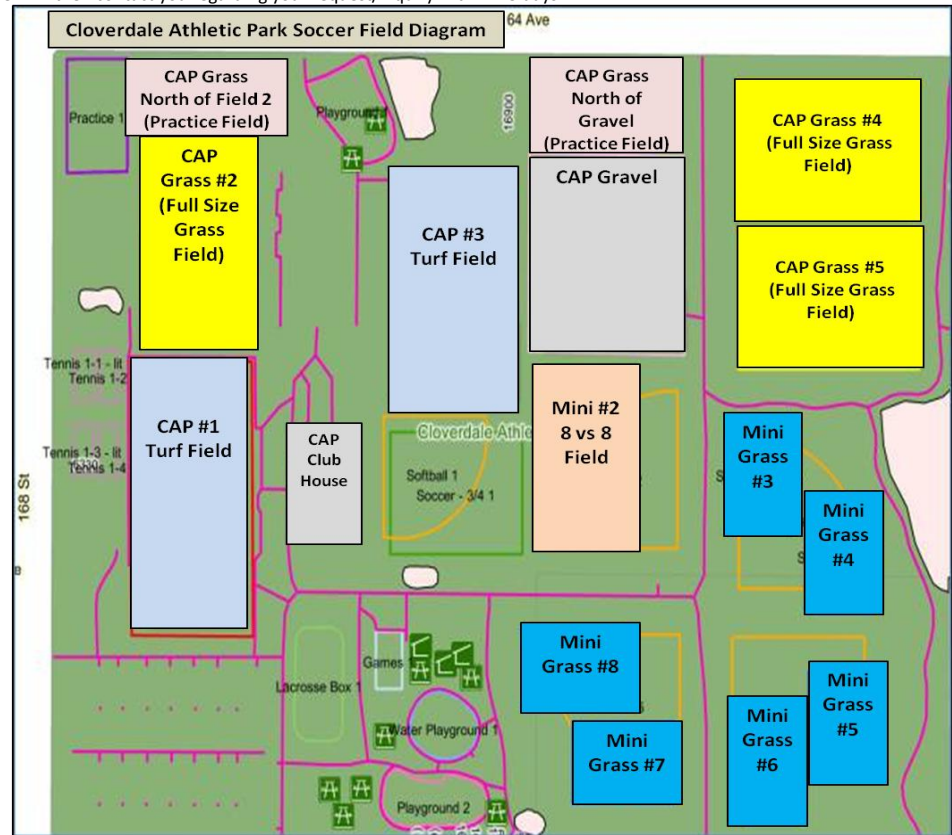

<https://goo.gl/forms/xl70kkComdaeb3Tn2>

Practice Field Locations

Cloverdale Athletic Park - 6350 - 168 St, Surrey (See Diagram on right)

Mini Pre-Season Schedule - Effective Aug 29 & Sep 5th weeks ONLY

The Pre-Season Practice Schedule is **effective till Fri Sept 9th**. These practices were allocated on the Full size Grass Fields #2, 4, and 5. They the **Yellow** fields shown on the attached field diagram.

Mini Fall Grass Practice Schedule - Effective Sept 12 to Oct 7th

This Mini Fall Grass Practice schedule will take effect from **Sept 12 to Oct 7th**. All days and times from the two week Pre-Season schedule will be transferred to one of the Mini Grass fields shown in **Blue** on the adjacent field diagram.

Post Thanksgiving Practices - Effective Oct 10th to End of Season

After Thanksgiving, teams will then revert to their outdoor field allocation on the **Youth Fall Practice Schedule** or to their Gym allocation from Thanksgiving to the end of the year.

U8-U10 PDS and U10 House Team Practices

Please note that the **U8, U9 & U10 PDS, & U10 House teams** are allocated practices on the Youth-Adult Fall Practice Schedules. This schedule is posted on the SUSC website separate from the SUSC Mini Fall Practice Schedule.

Gym Practices

Gym practices will begin the week of Oct 10th. **All inquiries or requests regarding Gym practices must be directed to the Mini VP - Kelly Forster. Please DO NOT use the Practice Request Form.**

See Detailed Practice Schedule below - **Vacant Fields** listed at bottom