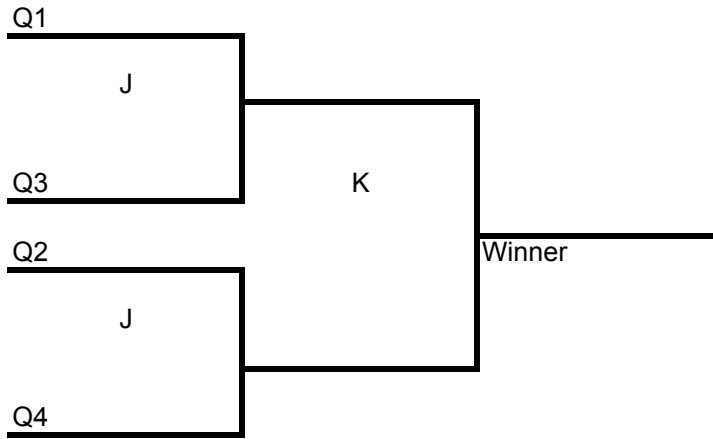

EACC TOURNAMENT OF CHAMPIONS - WOMENS DRAW 2015

Draw times:

- A Tuesday April 7, 6:00 p.m.
- B Tuesday April 7, 8:45 p.m.
- C Wednesday April 8, 6:00 p.m.
- D Wednesday April 8, 8:45 p.m.
- E Thursday April 9, 6:00 p.m.
- F Thursday April 9, 8:45 p.m.
- G Friday April 10, 6:00 p.m.
- H Friday April 10, 8:45 p.m.
- I Saturday April 11, 2:00 p.m.
- J Saturday April 11, 6:00 p.m.
- K Sunday April 12, 11:00 a.m.