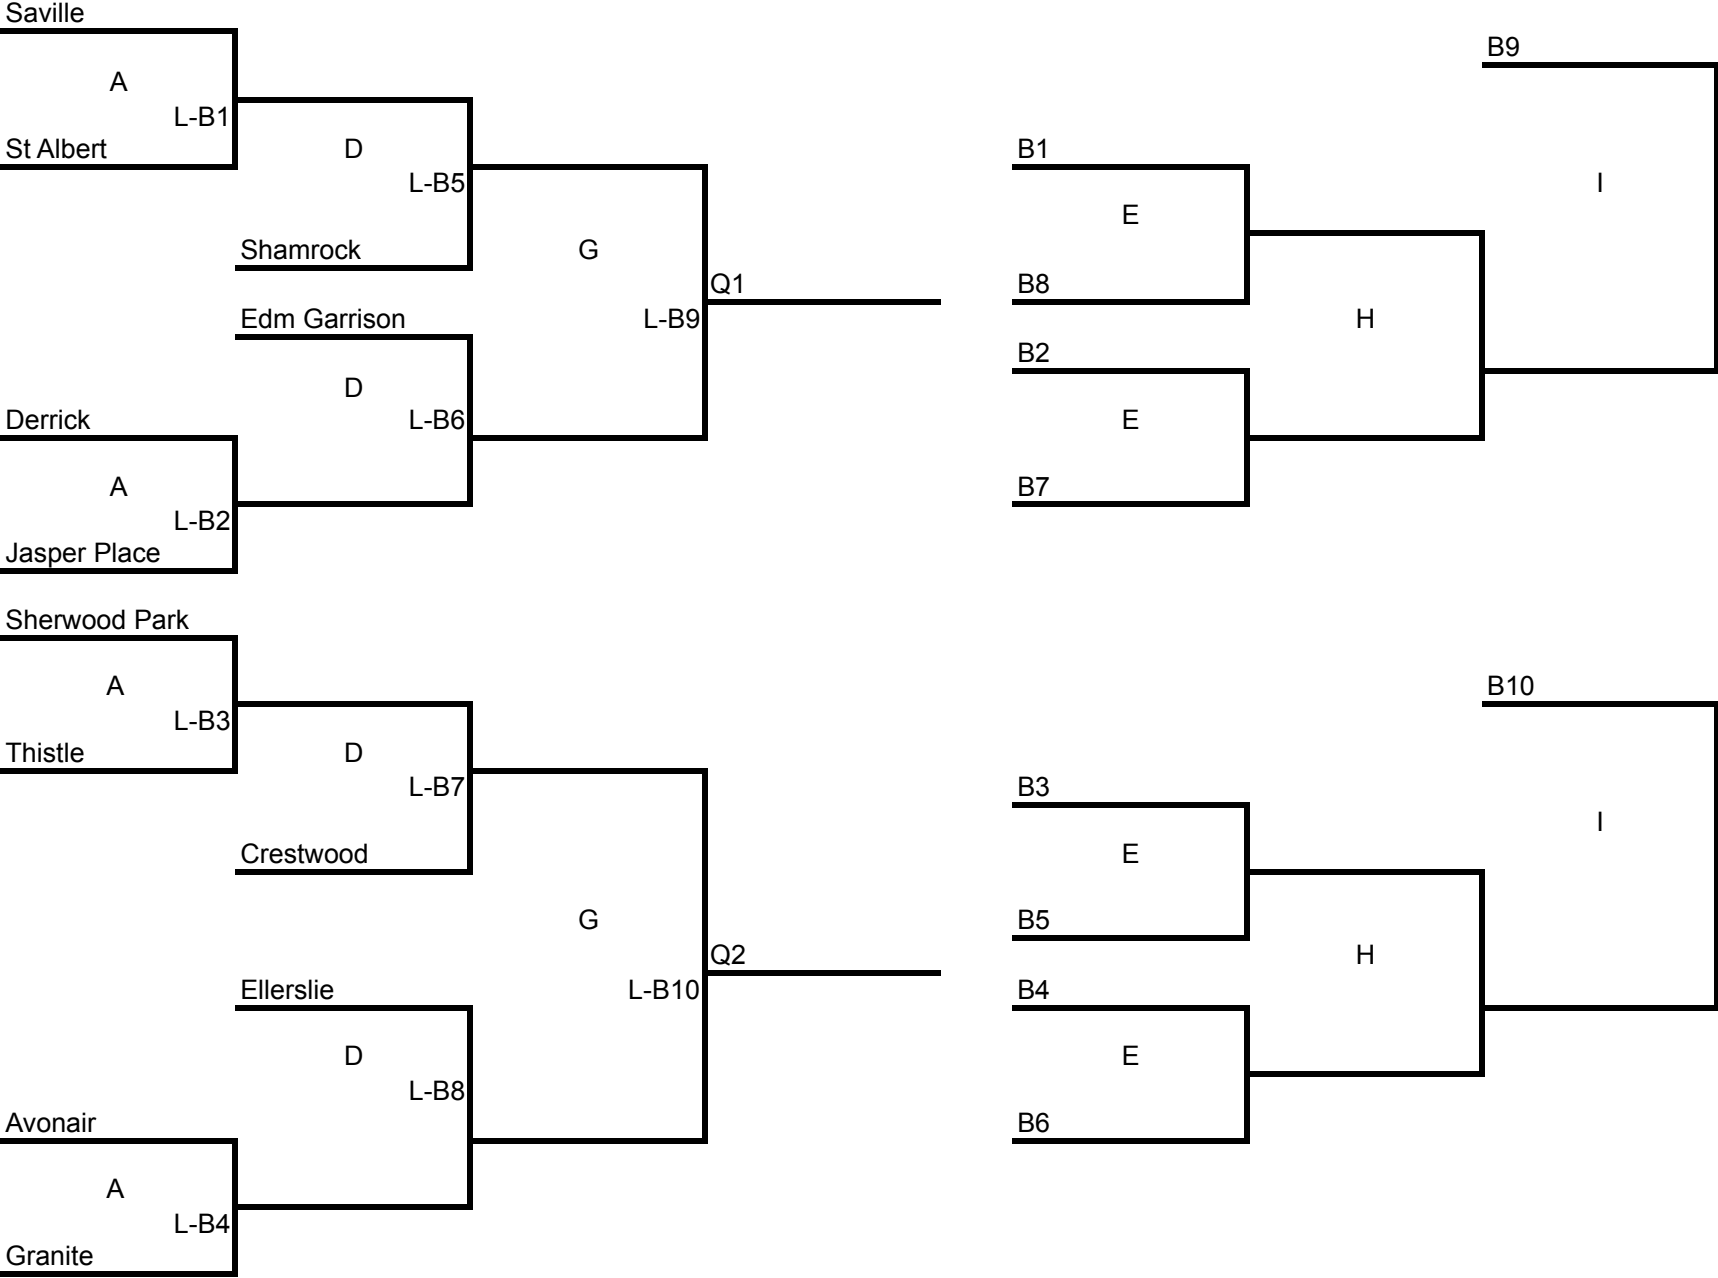

EACC TOURNAMENT OF CHAMPIONS - WOMENS DRAW 2015

Draw times:

- A Tuesday April 7, 6:00 p.m.
- B Tuesday April 7, 8:45 p.m.
- C Wednesday April 8, 6:00 p.m.
- D Wednesday April 8, 8:45 p.m.
- E Thursday April 9, 6:00 p.m.
- F Thursday April 9, 8:45 p.m.
- G Friday April 10, 6:00 p.m.
- H Friday April 10, 8:45 p.m.
- I Saturday April 11, 2:00 p.m.
- J Saturday April 11, 6:00 p.m.
- K Sunday April 12, 11:00 a.m.

Q3

---

Q4

---