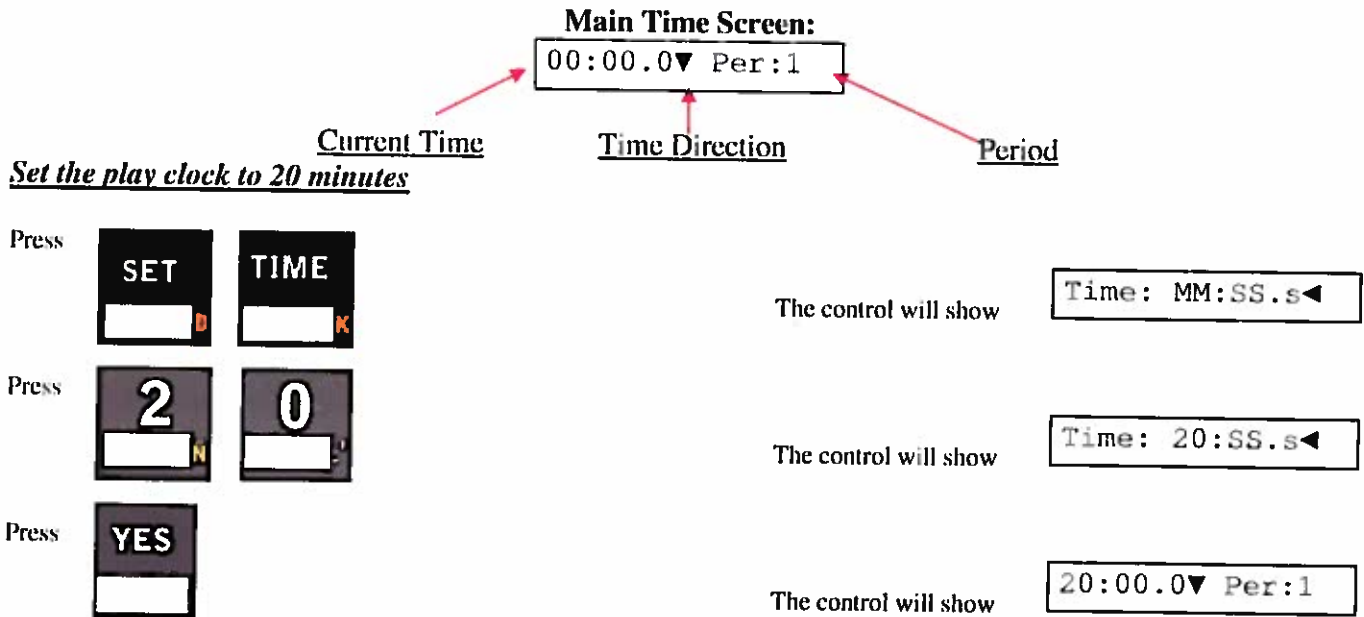

QUICK START GUIDE

With the scoreboard on and the control on the main time screen you are ready to set the time for the first period of play.

You are now ready for the game to begin.

To Start the Clock
Press 
or use hand-held switch

To Stop the Clock
Press 
or use hand-held switch

To Silence Auto Horn
Press 

Score
Press  or 

To Add To Goal Shots
Press  or 

Goal Saves
Press  or 

Then press a number key to add to the total value

To Set Period
Press 

Then press a number key to set the value