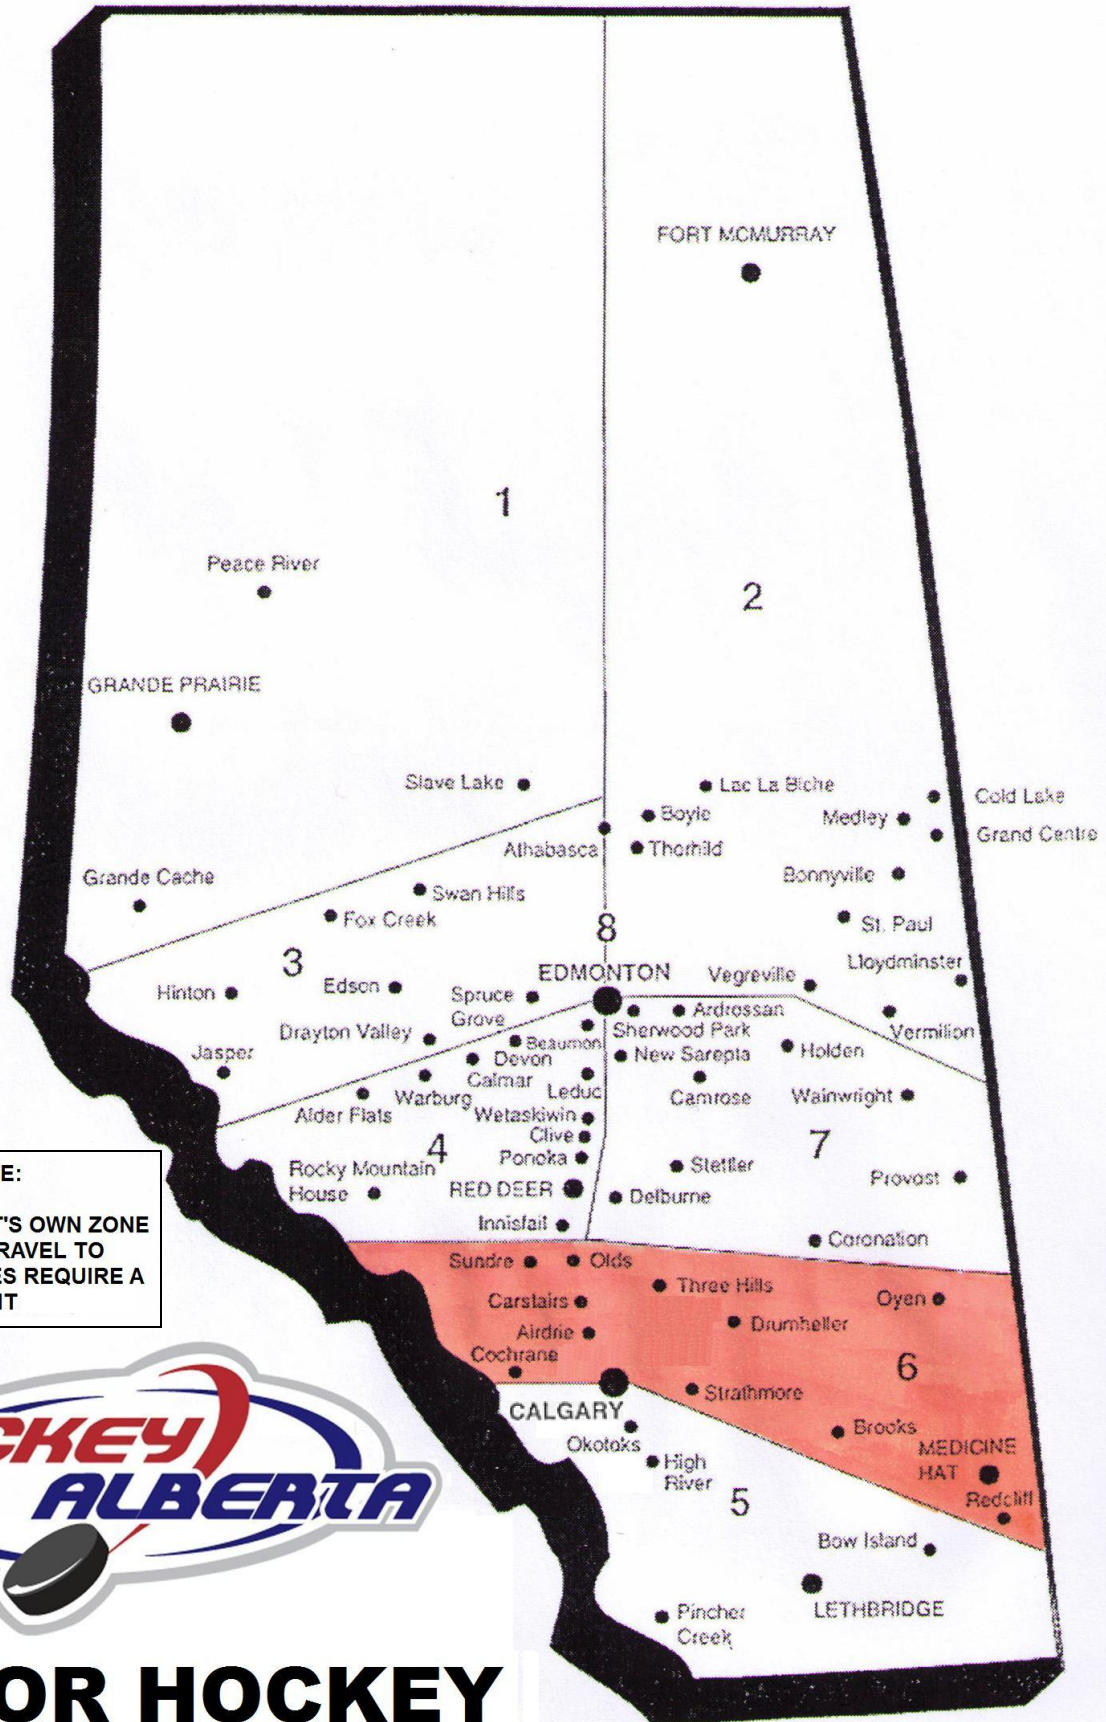

****MEDICINE HAT MINOR HOCKEY IS IN ZONE 6, TRAVEL TO ANY TOURNAMENTS OR EXHIBITION GAMES OUTSIDE OF ZONE 6 REQUIRES A TRAVEL PERMIT****

****PLEASE NOTE:**
CALGARY IS IT'S OWN ZONE (ZONE 9) SO TRAVEL TO CALGARY DOES REQUIRE A TRAVEL PERMIT

MINOR HOCKEY ZONES MAP