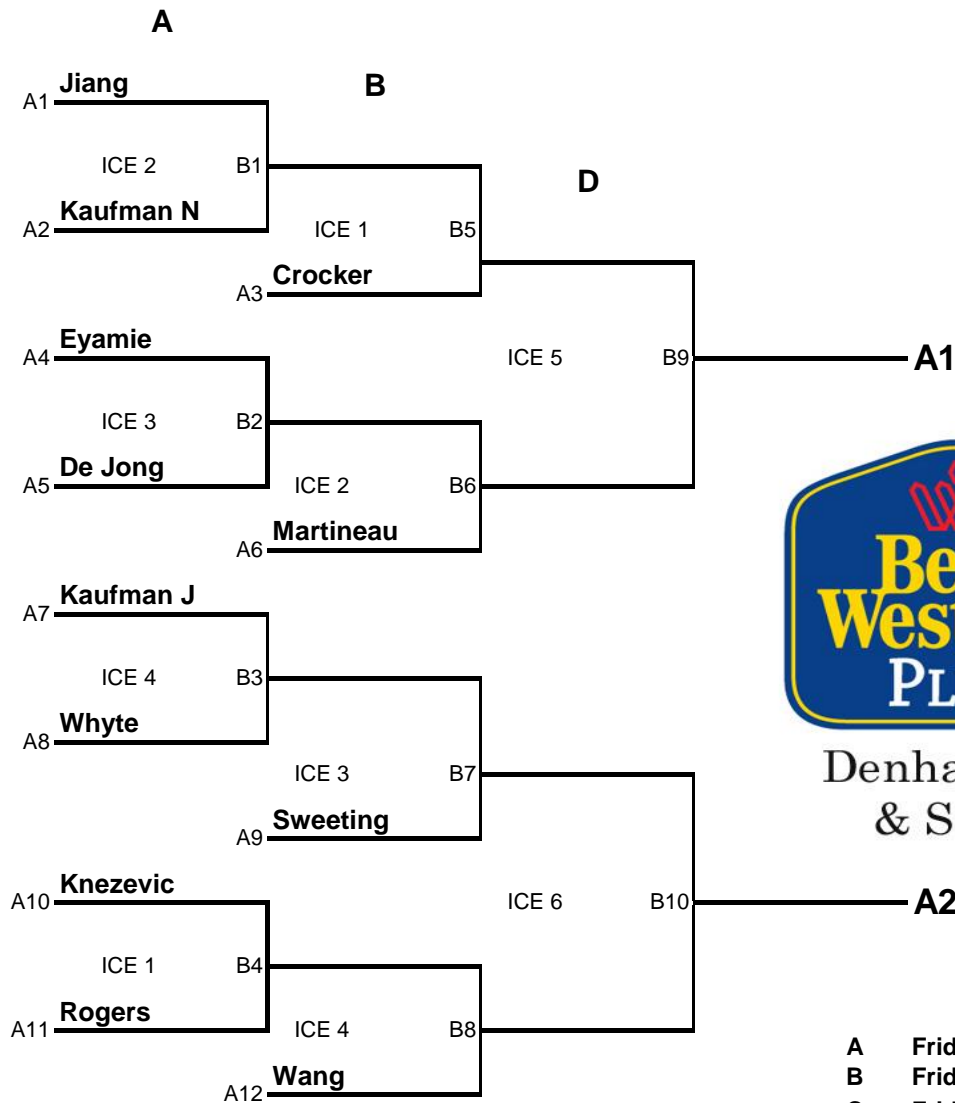

Women's Denham Hospitality Summer Classic

A EVENT

Denham Inn
& Suites

DRAW TIMES

- A** Friday, 3:00 PM
- B** Friday, 6:00 PM
- C** Friday, 9:00PM
- D** Saturday, 9:00AM
- E** Saturday, Noon
- F** Saturday, 4:00 PM
- G** Saturday, 8:00 PM

Women's Denham Hospitality Summer Classic

B EVENT

Denham Inn
& Suites

Women's Denham Hospitality Summer Classic

C EVENT

Denham Inn
& Suites

Women's Denham Hospitality Summer Classic

DRAW TIMES