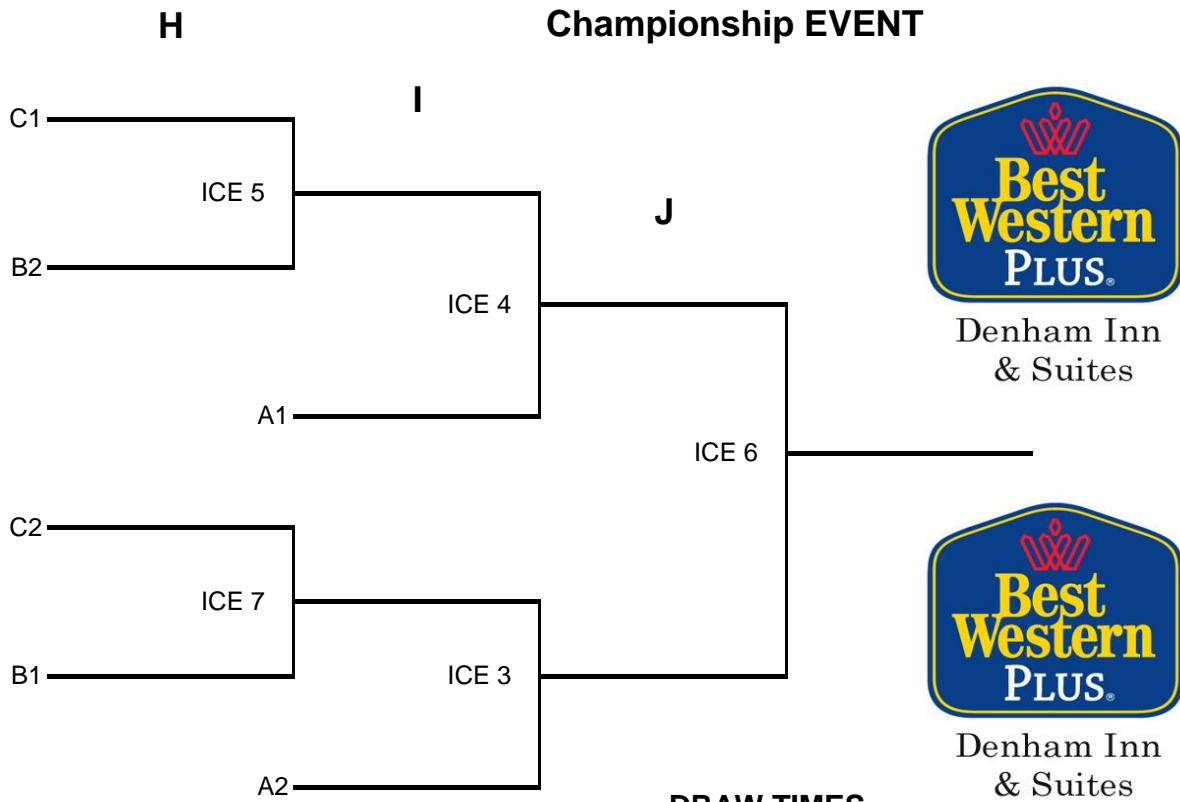

Women's Denham Hospitality Summer Classic

A EVENT

Denham Inn
& Suites

DRAW TIMES

- A** Friday, 3:00 PM
- B** Friday, 6:00 PM
- C** Friday, 9:00PM
- D** Saturday, 9:00AM
- E** Saturday, Noon
- F** Saturday, 4:00 PM
- G** Saturday, 8:00 PM

Women's Denham Hospitality Summer Classic

B EVENT

Denham Inn
& Suites

Women's Denham Hospitality Summer Classic

C EVENT

Denham Inn
& Suites

Women's Denham Hospitality Summer Classic

DRAW TIMES