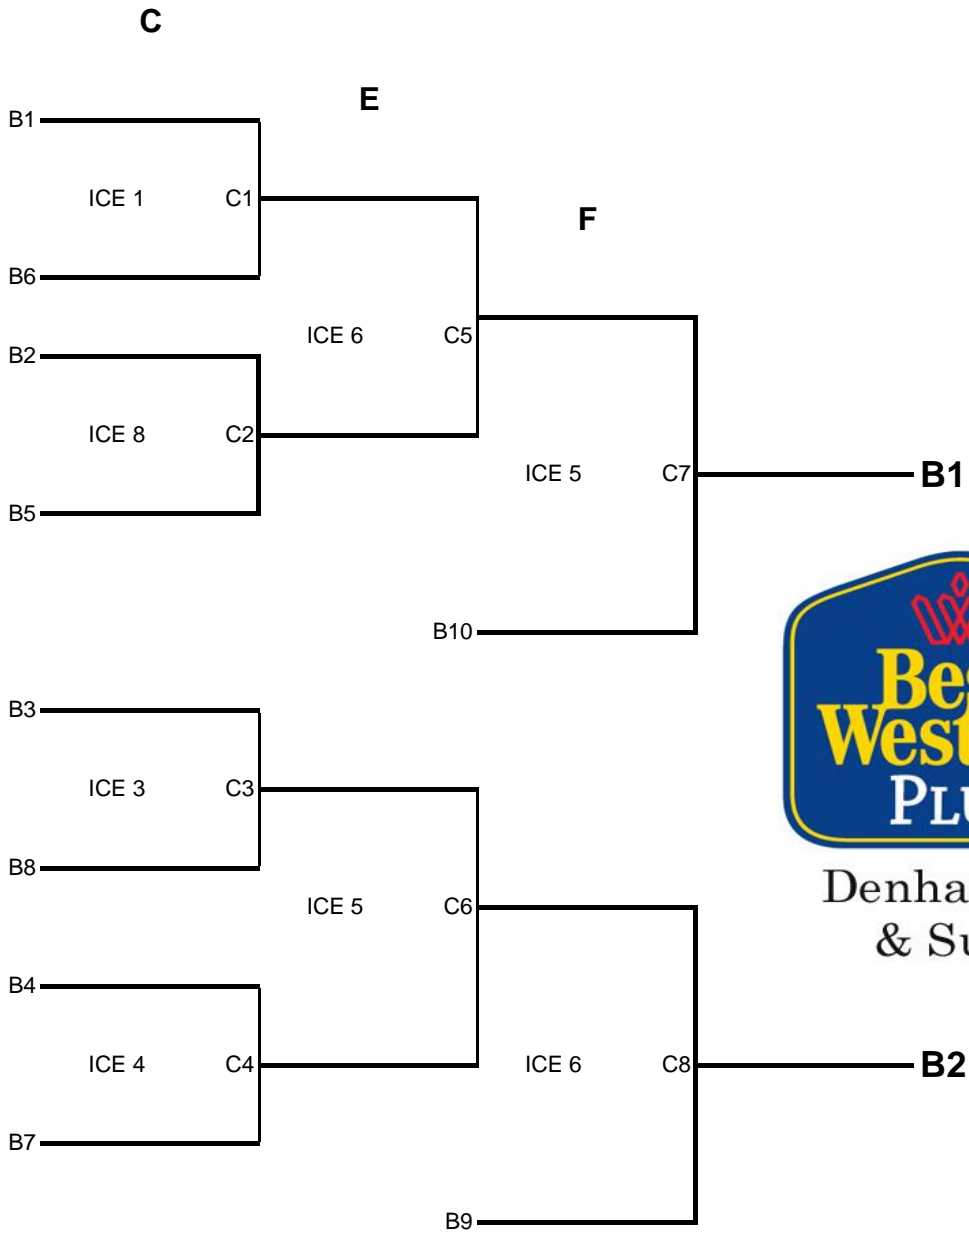

Women's Denham Hospitality Summer Classic

A EVENT

Denham Inn
& Suites

DRAW TIMES

- A** Friday, 3:00 PM
- B** Friday, 6:00 PM
- C** Friday, 9:00PM
- D** Saturday, 9:00AM
- E** Saturday, Noon
- F** Saturday, 4:00 PM
- G** Saturday, 8:00 PM

Women's Denham Hospitality Summer Classic

B EVENT

Denham Inn
& Suites

Women's Denham Hospitality Summer Classic

C EVENT

Denham Inn
& Suites

Women's Denham Hospitality Summer Classic

DRAW TIMES