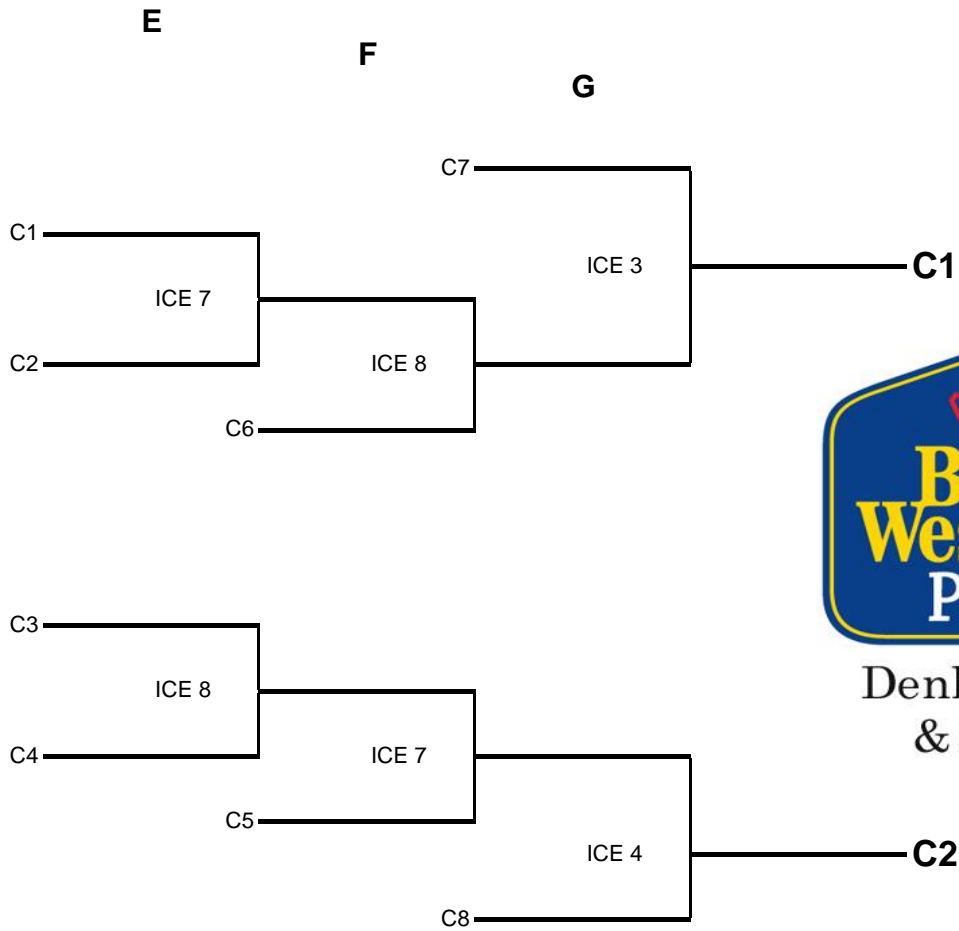

Women's Denham Hospitality Summer Classic

A EVENT

Denham Inn
& Suites

DRAW TIMES

- A** Friday, 3:00 PM
- B** Friday, 6:00 PM
- C** Friday, 9:00PM
- D** Saturday, 9:00AM
- E** Saturday, Noon
- F** Saturday, 4:00 PM
- G** Saturday, 8:00 PM

Women's Denham Hospitality Summer Classic

B EVENT

Denham Inn
& Suites

Women's Denham Hospitality Summer Classic

C EVENT

Denham Inn
& Suites

Women's Denham Hospitality Summer Classic

DRAW TIMES