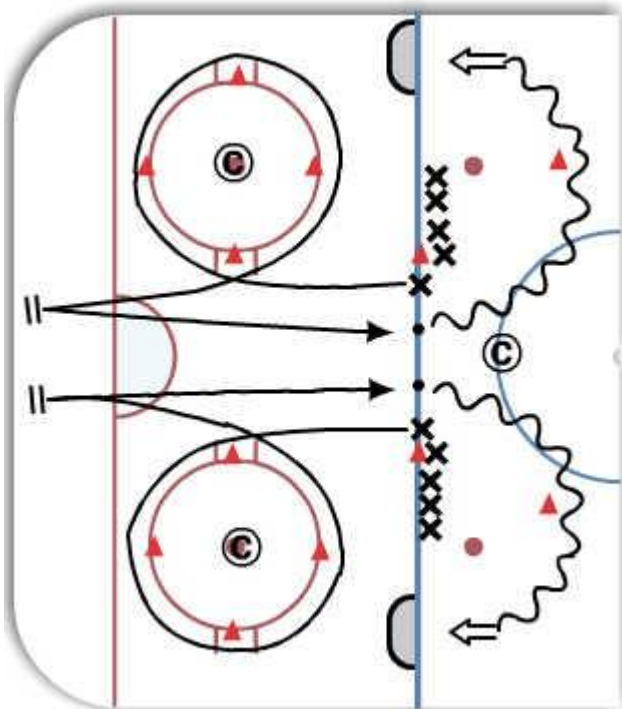

## Race 1

### Description

spot two pucks at blue line. on whistle 2 players race around cones and have to touch boards then explode through middle ice to pick up puck and shoot on net.

### Key Points: