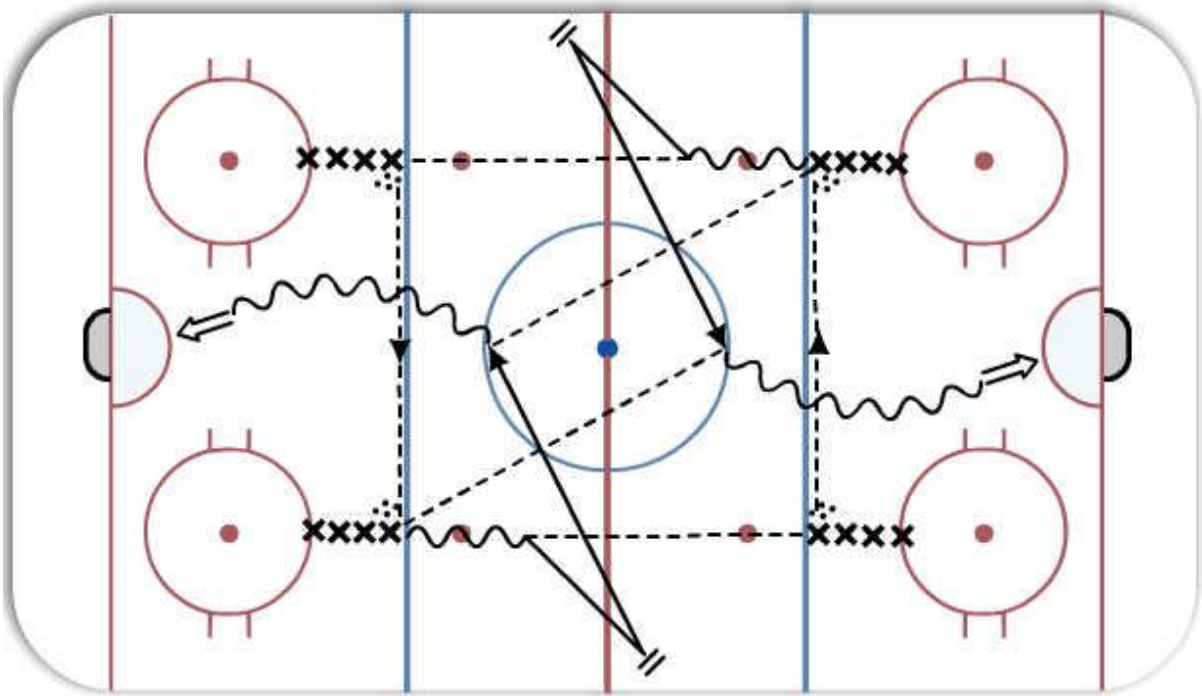

4 line NZ passing

Description

Key Points: -Timing, -Open to the pass, -Call for the pass, -Support the pass, -Net Drive