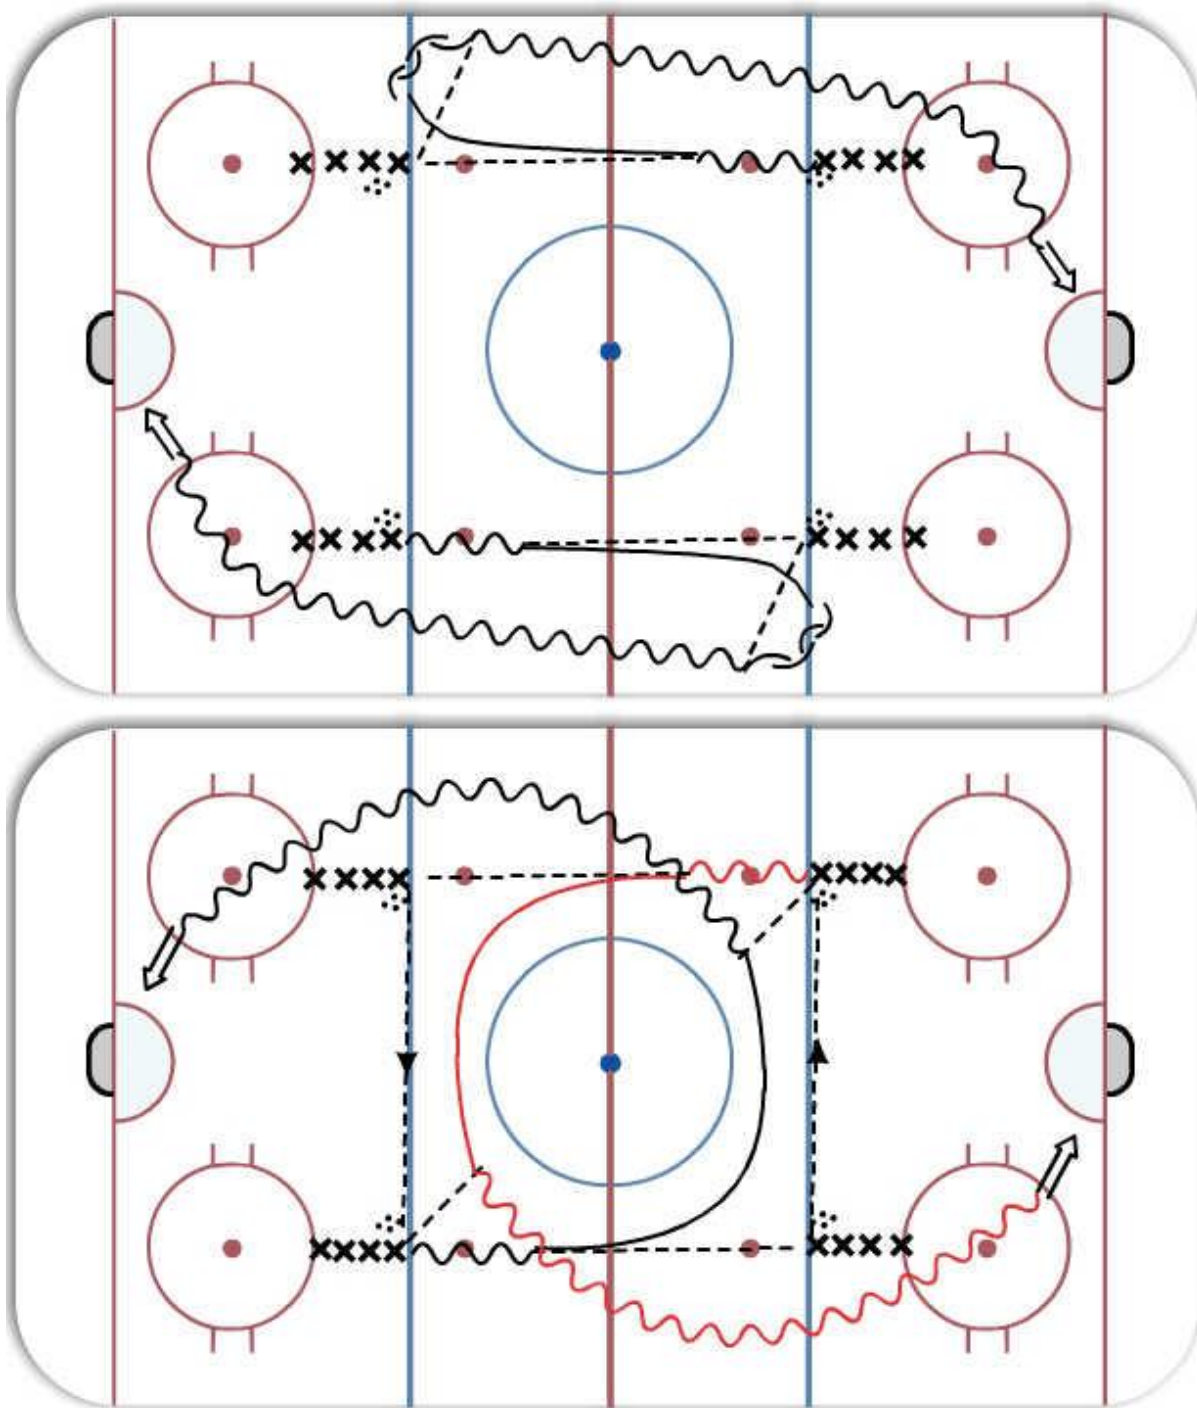

4 line NZ passing

Description

Key Points: -Timing, -Open to the pass, -Call for the pass, -Support the pass, -Net Drive