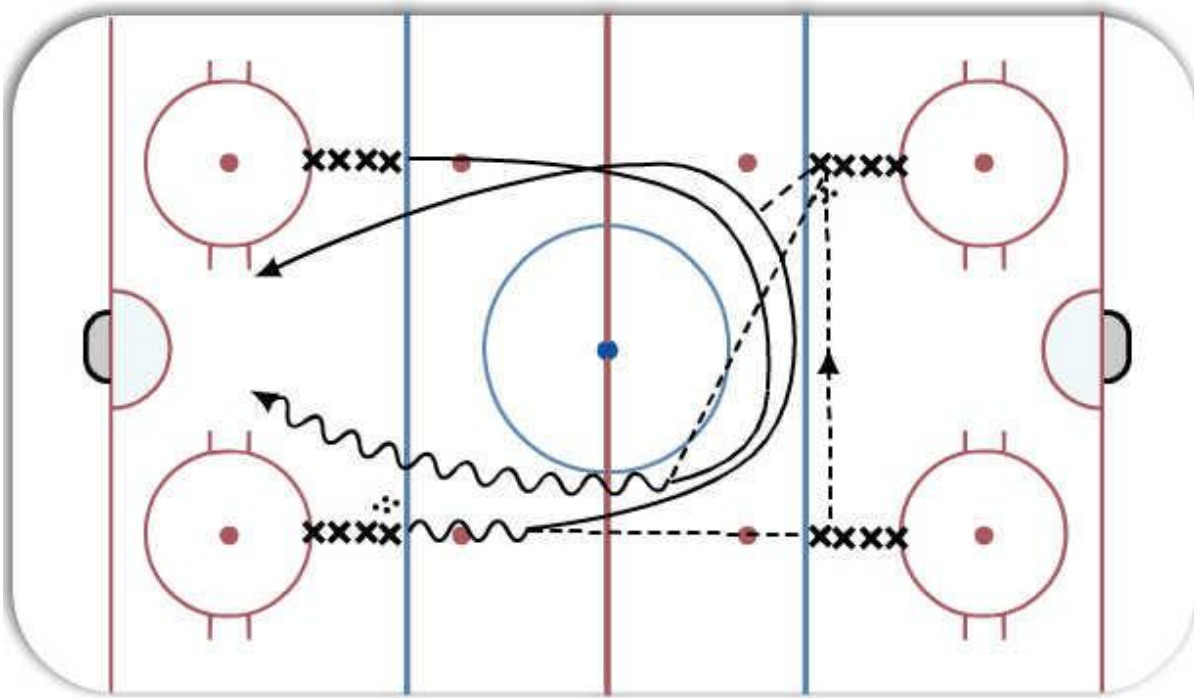

4 line NZ passing

Description

Key Points: -Timing, -Open to the pass, -Call for the pass, -Support the pass, -Net Drive