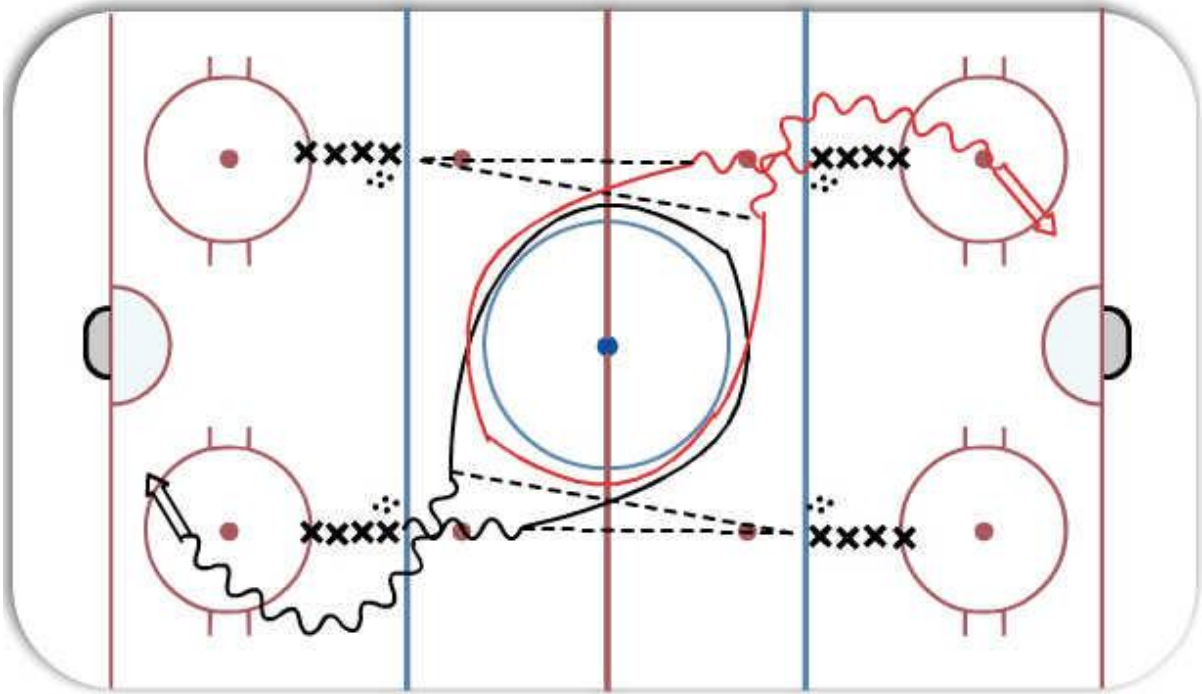

4 line NZ passing

Description

Key Points: -Timing, -Open to the pass, -Call for the pass, -Support the pass, -Net Drive