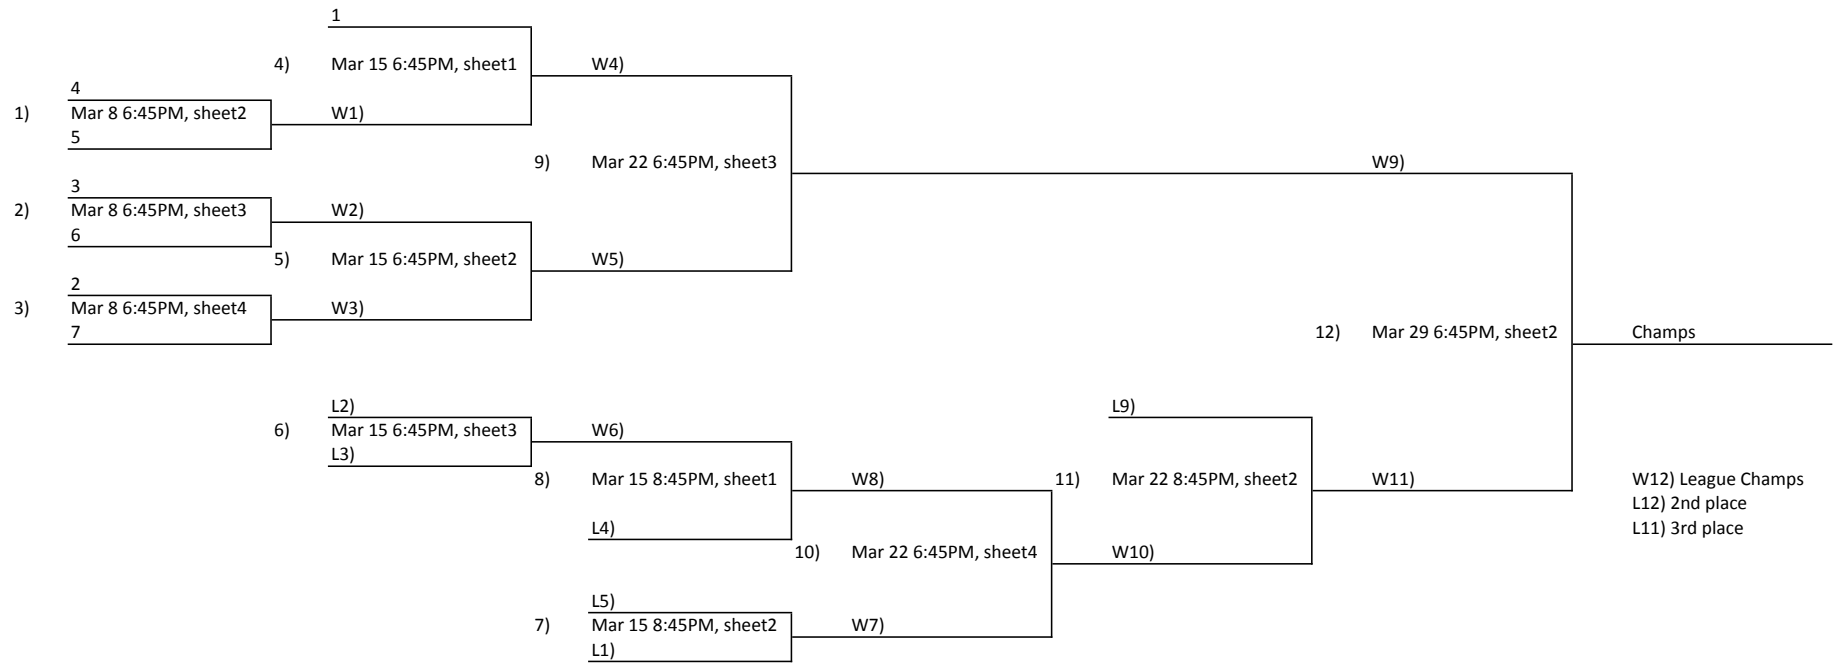

Womens League Playoff Draws - DOUBLE ELIMINATION BRACKET

Womens Playoff Draws - Double Elimination (except final game, open play for knocked out teams)

- | | | | |
|-------------------------|--------------------------|---------------------------|---------------------------|
| 1) Mar 8 6:45PM, sheet2 | 4) Mar 15 6:45PM, sheet1 | 9) Mar 22 6:45PM, sheet3 | 12) Mar 29 6:45PM, sheet2 |
| 2) Mar 8 6:45PM, sheet3 | 5) Mar 15 6:45PM, sheet2 | 10) Mar 22 6:45PM, sheet4 | Open play |
| 3) Mar 8 6:45PM, sheet4 | 6) Mar 15 6:45PM, sheet3 | Open play | Open play |
| | 7) Mar 15 8:45PM, sheet2 | 11) Mar 22 8:45PM, sheet2 | |
| | 8) Mar 15 8:45PM, sheet1 | Open play | |
| | Open play | Open play | |