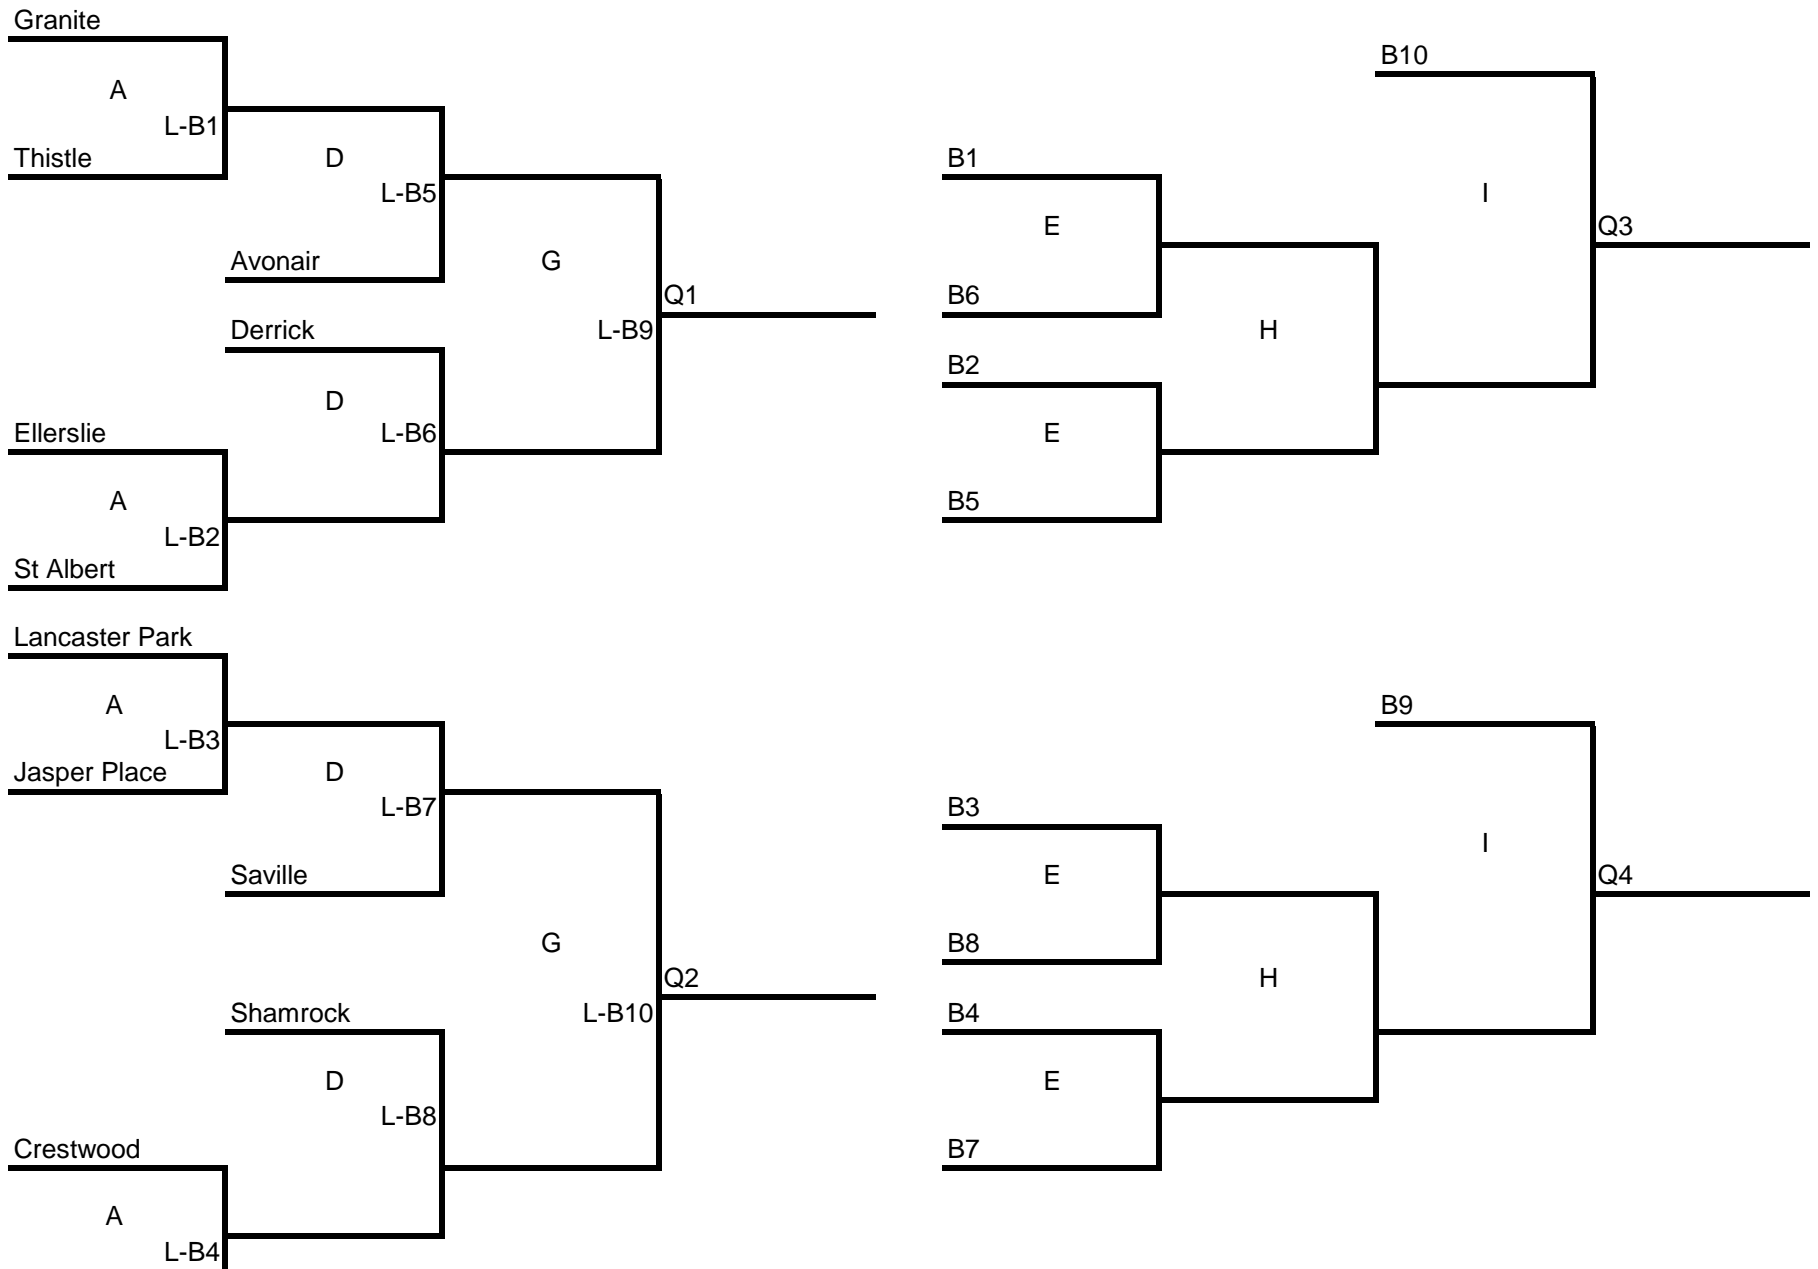

EACC TOURNAMENT OF CHAMPIONS - WOMENS DRAW 2012

Sherwood Park

Draw times:

- A Tuesday April 10, 6:00 p.m.
- B Tuesay April 10, 8:45 p.m.
- C Wednesday April 11, 6:00 p.m.
- D Wednesday April 11, 8:45 p.m
- E Thursday April 12, 6:00 p.m.
- F Thursday April 12, 8:45 p.m.
- G Monday April 16, 6:00 p.m
- H Monday April 16, 8:45 p.m
- I Tuesday April 17, 7:00 p.m
- J Wednesday April 18, 7:00 p.m
- K Thursday April 19, 7:00 p.m