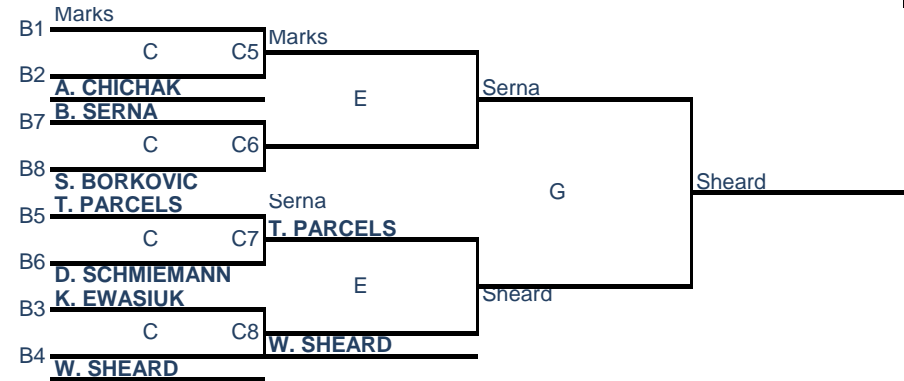

B EVENT

DRAW TIMES
A Fri 6:30
B Fri 9:00
C Sat 10:00
D Sat 12:30
E Sat 3:30
F Sun 11:30
G Sun 2:30

B Winner: $400
B Runner Up: $200