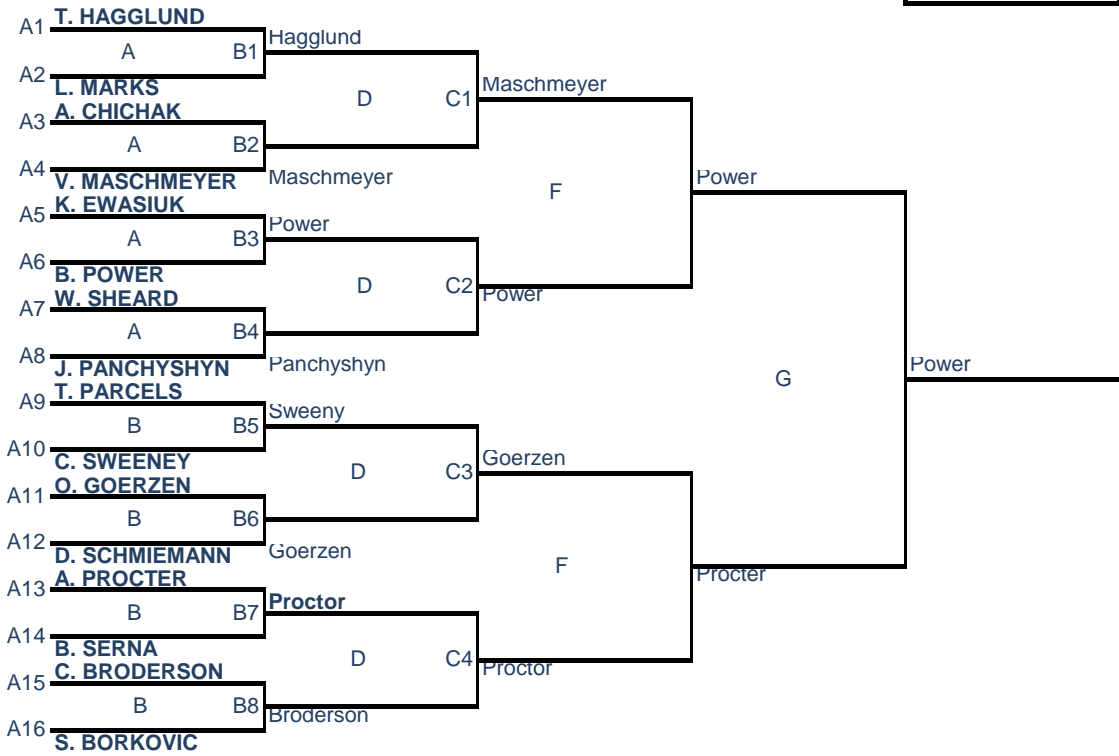

CRESTWOOD JUVENILE BONSPIEL 2012

A EVENT

DRAW TIMES
A Fri 6:30
B Fri 9:00
C Sat 10:00
D Sat 12:30
E Sat 3:30
F Sun 11:30
G Sun 2:30

A Winner: $640
A Runner Up: $320