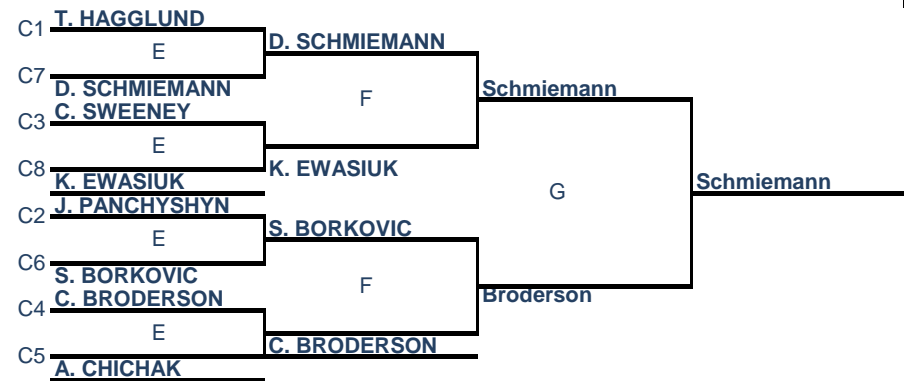

C EVENT

DRAW TIMES
A Fri 6:30
B Fri 9:00
C Sat 10:00
D Sat 12:30
E Sat 3:30
F Sun 11:30
G Sun 2:30

C Winner: $320
C Runner Up: $160