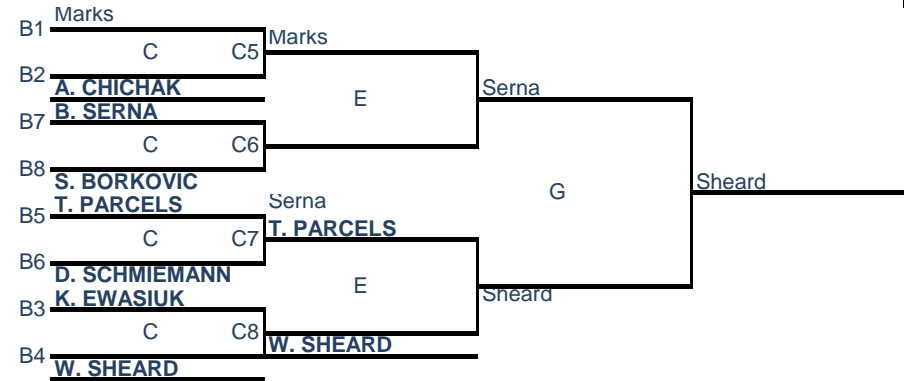

CRESTWOOD JUVENILE BONSPIEL 2012

**A EVENT**

**DRAW TIMES**  
 A Fri 6:30  
 B Fri 9:00  
 C Sat 10:00  
 D Sat 12:30  
 E Sat 3:30  
 F Sun 11:30  
 G Sun 2:30

A Winner: \$640  
 A Runner Up: \$320

**B EVENT**