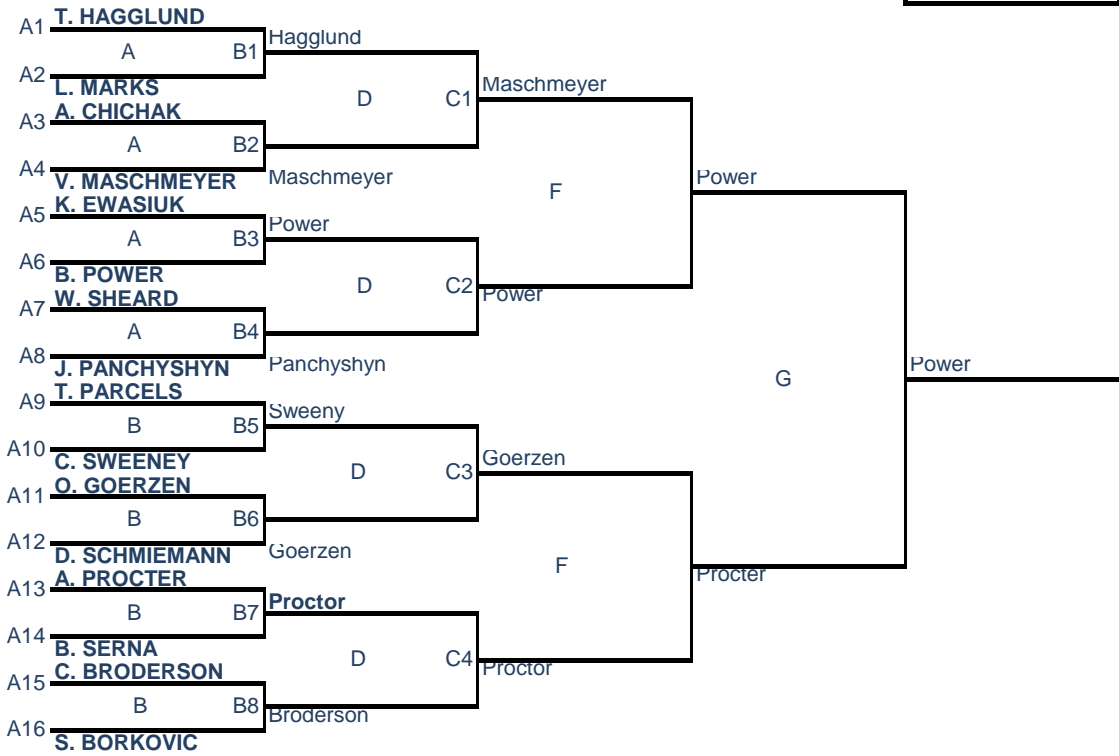

CRESTWOOD JUVENILE BONSPIEL 2012

**A EVENT**

**DRAW TIMES**  
 A Fri 6:30  
 B Fri 9:00  
 C Sat 10:00  
 D Sat 12:30  
 E Sat 3:30  
 F Sun 11:30  
 G Sun 2:30

A Winner: \$640  
 A Runner Up: \$320

**B EVENT**