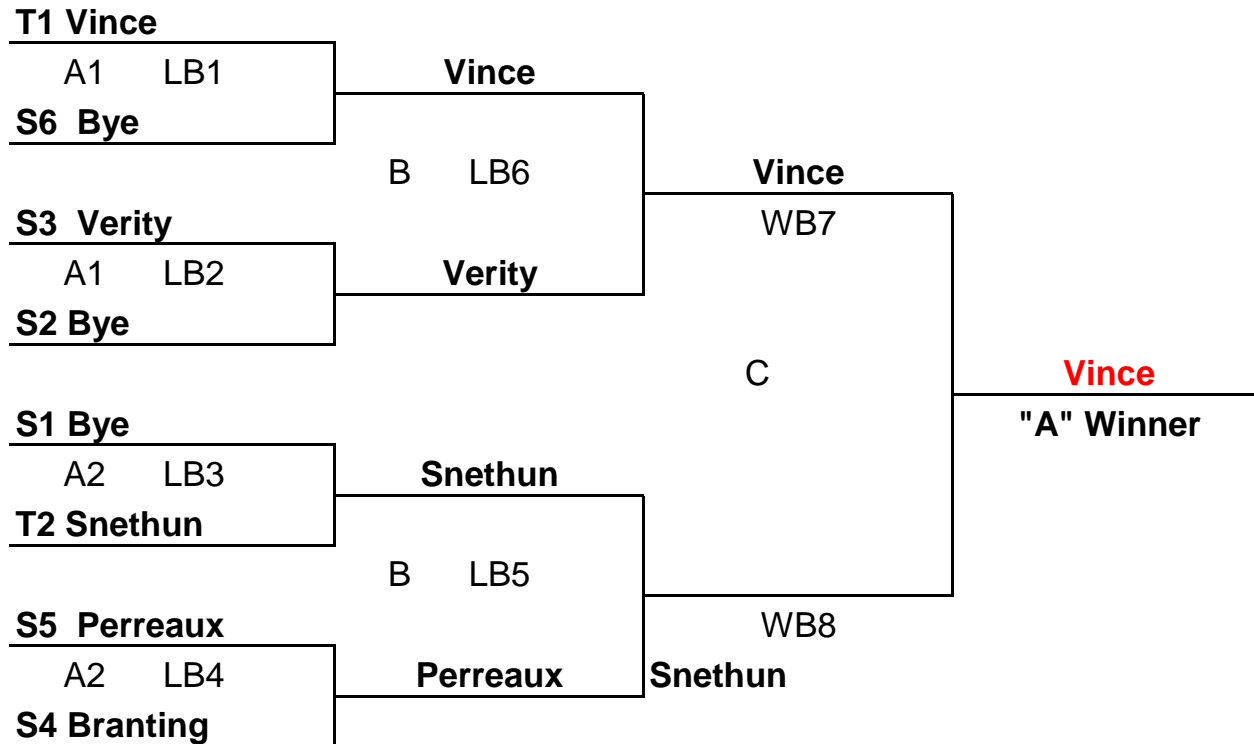

**CRESTWOOD CURLING CLUB  
2013 OPEN CLUB CHAMPIONSHIP**

**ALL GAMES ARE 8 ENDS**

T1 - Tuesday Grand Aggregate

T2 - Tuesday 2nd Most Aggregate

S1 - Saturday Grand Aggregate 430

S2 - Saturday 2nd Most Aggregate 430

S3 - Saturday Grand Aggregate 700

S4 - Saturday 2nd Most Aggregate 700

S5 - Sunday Grand Aggregate

S6 - Sunday 2nd Most Grand Aggregate

Draw Times

**Draws D, E and F will be played at 9:00pm if they  
conflict with players of mens or ladies games.**

<b>A1 March 18</b>	<b>6:30</b>
<b>A2 March 18</b>	<b>9:00</b>
<b>B March 20</b>	<b>9:00</b>

IF "B" SECTION WINNER IS DIFFERENT THAN "A" SECTION WINNER, A SUDDEN DEATH PLAYOFF GAME IS REQUIRED.