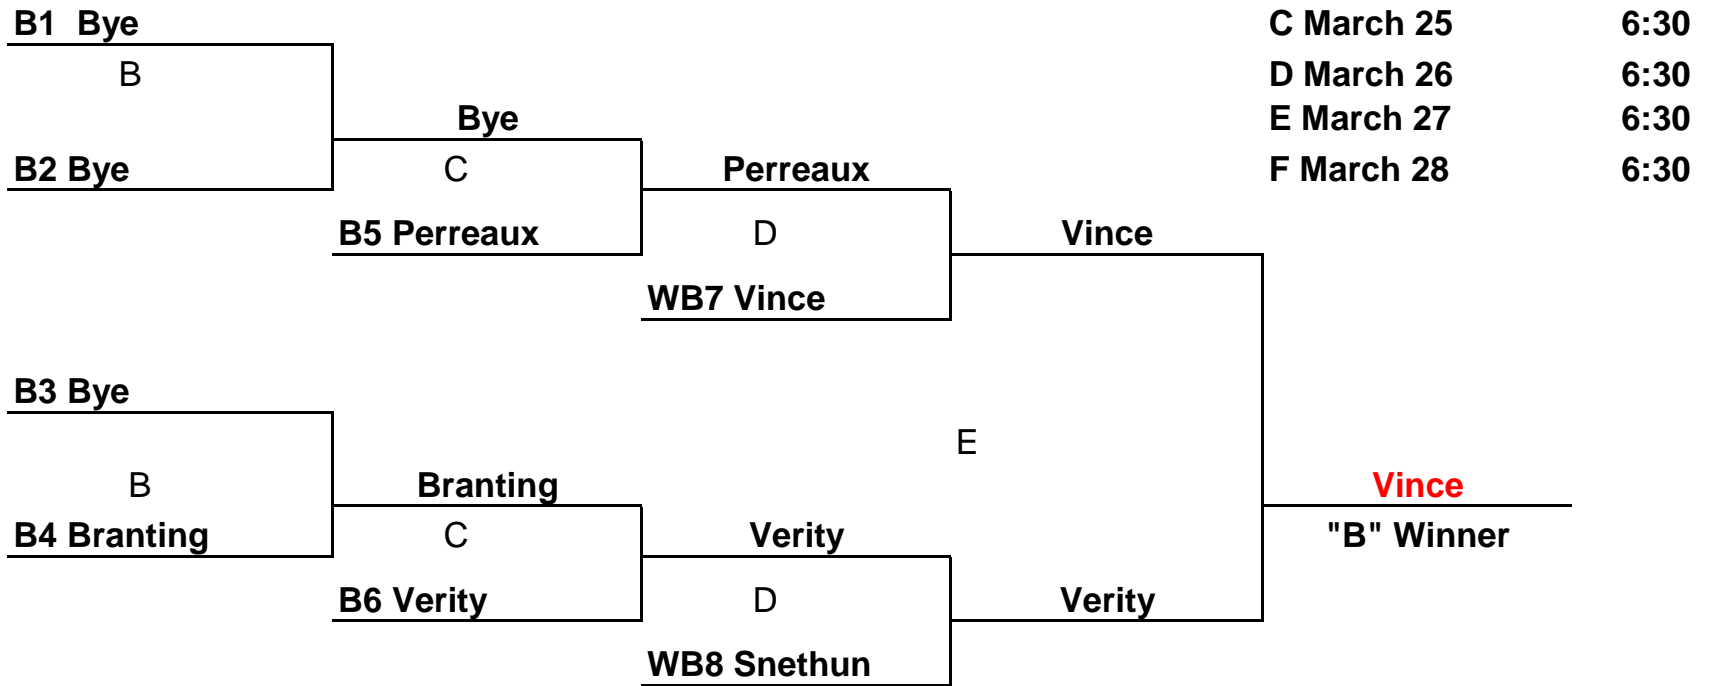

**CRESTWOOD CURLING CLUB  
2013 OPEN CLUB CHAMPIONSHIP**

**ALL GAMES ARE 8 ENDS**

T1 - Tuesday Grand Aggregate

T2 - Tuesday 2nd Most Aggregate

S1 - Saturday Grand Aggregate 430

S2 - Saturday 2nd Most Aggregate 430

S3 - Saturday Grand Aggregate 700

S4 - Saturday 2nd Most Aggregate 700

S5 - Sunday Grand Aggregate

S6 - Sunday 2nd Most Grand Aggregate

Draw Times

**Draws D, E and F will be played at 9:00pm if they  
conflict with players of mens or ladies games.**

<b>A1 March 18</b>	<b>6:30</b>
<b>A2 March 18</b>	<b>9:00</b>
<b>B March 20</b>	<b>9:00</b>

IF "B" SECTION WINNER IS DIFFERENT THAN "A" SECTION WINNER, A SUDDEN DEATH PLAYOFF GAME IS REQUIRED.