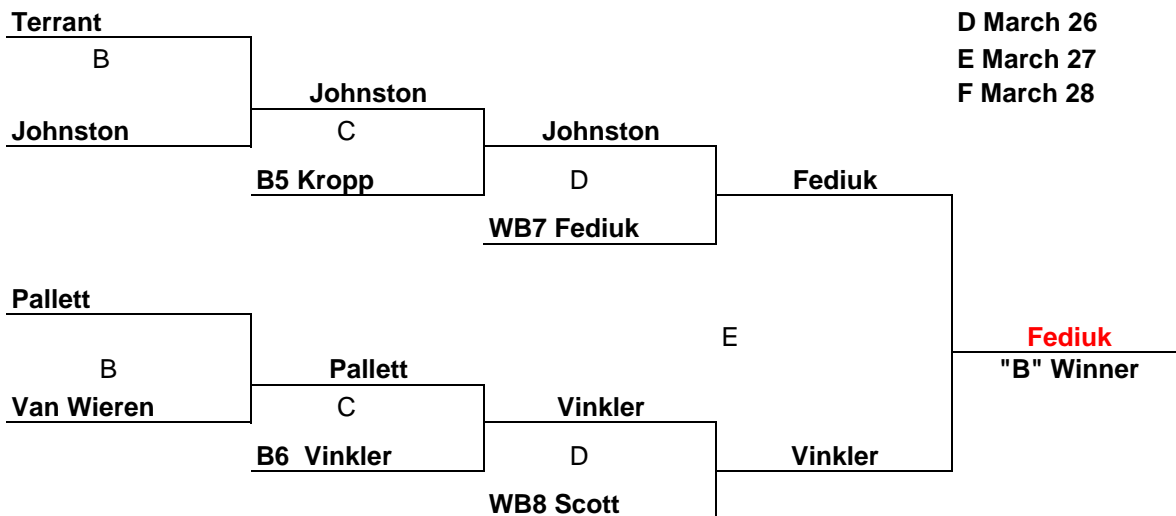

**CRESTWOOD CURLING CLUB
2013 LADIES CLUB CHAMPIONSHIP**

ALL GAMES ARE 8 ENDS

W1 - Wednesday Grand Aggregate
W2 - Wednesday "A" Section Winner
W3 - Wednesday "A" 2nd Aggregate

T1 - Tuesday Ladies
T2 - Tuesday Ladies
T3 - Tuesday Ladies

A1 - Afternoon Ladies
A2 - Afternoon Ladies

Draw Times

A March 18	9:00
B March 19	6:30
C March 20	6:30
D March 26	9:00
E March 27	6:30
F March 28	6:30

IF "B" SECTION WINNER IS DIFFERENT THAN "A" SECTION WINNER, A SUDDEN DEATH PLAYOFF GAME IS REQUIRED.