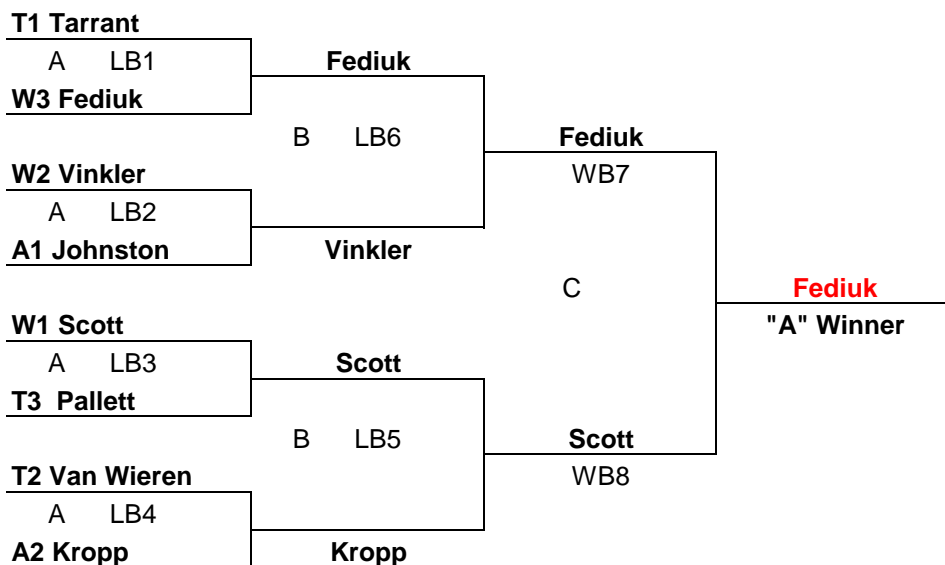

**CRESTWOOD CURLING CLUB
2013 LADIES CLUB CHAMPIONSHIP**

ALL GAMES ARE 8 ENDS

W1 - Wednesday Grand Aggregate
W2 - Wednesday "A" Section Winner
W3 - Wednesday "A" 2nd Aggregate

T1 - Tuesday Ladies
T2 - Tuesday Ladies
T3 - Tuesday Ladies

A1 - Afternoon Ladies
A2 - Afternoon Ladies

Draw Times

A March 18	9:00
B March 19	6:30
C March 20	6:30
D March 26	9:00
E March 27	6:30
F March 28	6:30

IF "B" SECTION WINNER IS DIFFERENT THAN "A" SECTION WINNER, A SUDDEN DEATH PLAYOFF GAME IS REQUIRED.