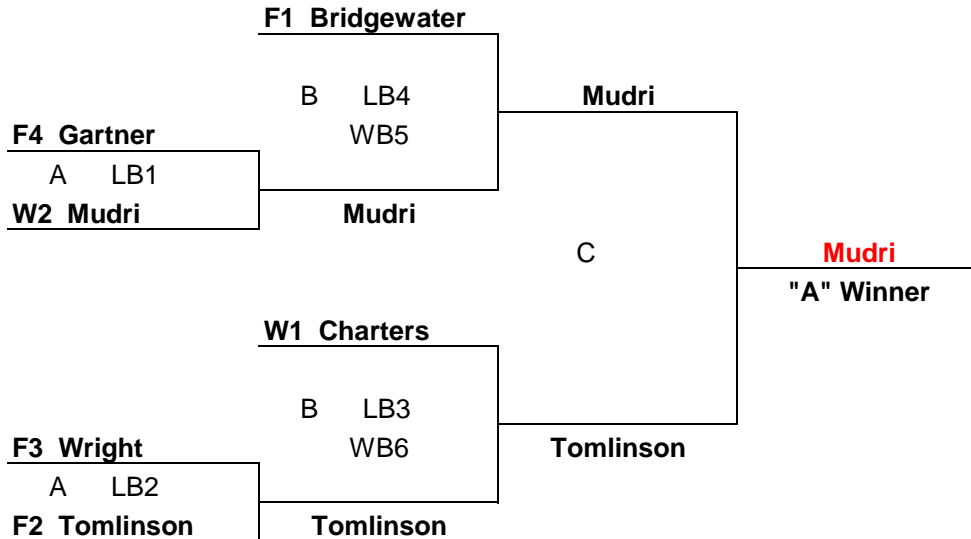

**CRESTWOOD CURLING CLUB
2012 MIXED CLUB CHAMPIONSHIP**

ALL GAMES ARE 8 ENDS

W1 - Wednesday Grand Aggregate
W2 - Wednesday "A" Section

F1 - Friday Grand Aggregate
F2 - Friday "A" Section
F3 - Friday 2nd Most Points "A" Section
F4 - Friday "B" Winner

Draws D, E and F will be played at 9:00pm if they conflict with players of mens or ladies games.

Draw Times

A	March 14	6:30
B	March 15	9:00
C	March 19	6:30
D	March 20	6:30
E	March 21	6:30
F	March 26	6:30

IF "B" SECTION WINNER IS DIFFERENT THAN "A" SECTION WINNER, A SUDDEN DEATH PLAYOFF GAME IS REQUIRED.