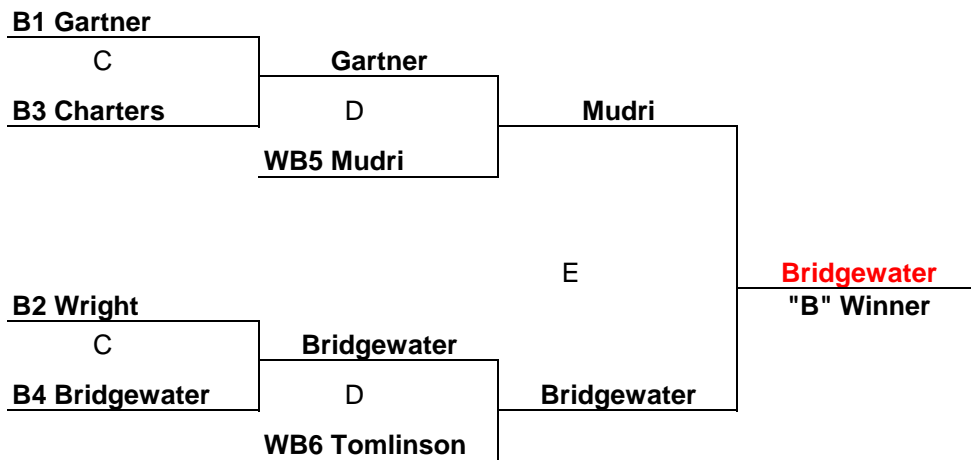

**CRESTWOOD CURLING CLUB
2012 MIXED CLUB CHAMPIONSHIP**

ALL GAMES ARE 8 ENDS

W1 - Wednesday Grand Aggregate
W2 - Wednesday "A" Section

F1 - Friday Grand Aggregate
F2 - Friday "A" Section
F3 - Friday 2nd Most Points "A" Section
F4 - Friday "B" Winner

IF "B" SECTION WINNER IS DIFFERENT THAN "A" SECTION WINNER, A SUDDEN DEATH PLAYOFF GAME IS REQUIRED.