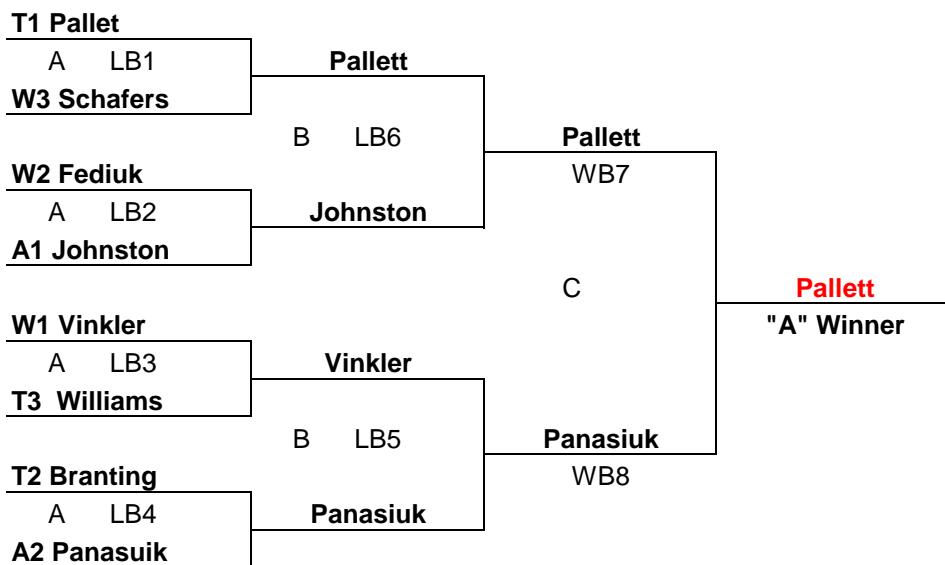

**CRESTWOOD CURLING CLUB
2012 LADIES CLUB CHAMPIONSHIP**

ALL GAMES ARE 8 ENDS

W1 - Wednesday Grand Aggregate
W2 - Wednesday "A" Section Winner
W3 - Wednesday "A" 2nd Aggregate

T1 - Tuesday Ladies
T2 - Tuesday Ladies
T3 - Tuesday Ladies

A1 - Afternoon Ladies
A2 - Afternoon Ladies

Draw Times

A March 12	7:00
B March 13	9:00
C March 15	6:30
D March 19	9:00
E March 20	6:30
F March 21	6:30

IF "B" SECTION WINNER IS DIFFERENT THAN "A" SECTION WINNER, A SUDDEN DEATH PLAYOFF GAME IS REQUIRED.