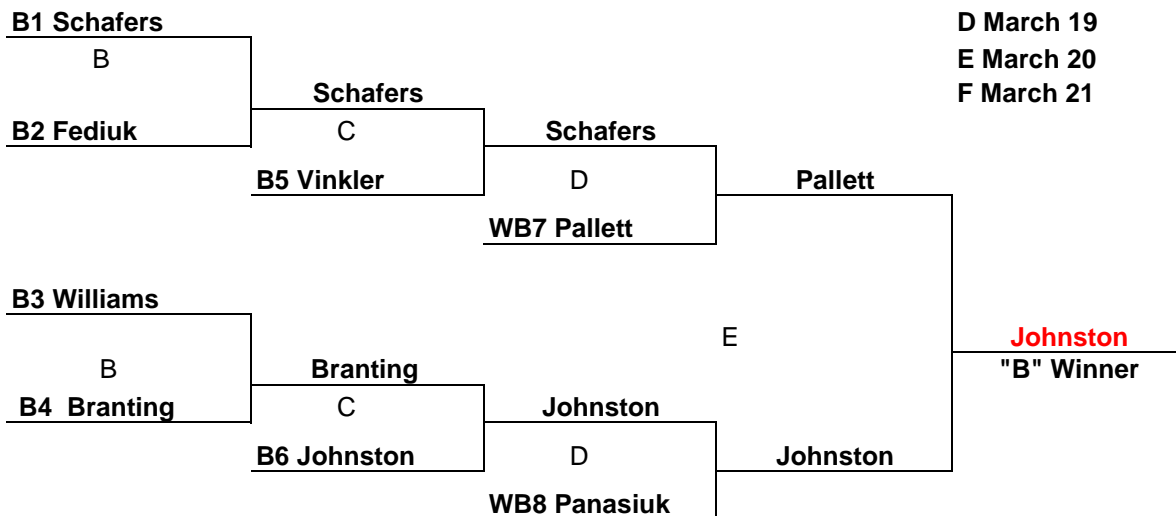

**CRESTWOOD CURLING CLUB
2012 LADIES CLUB CHAMPIONSHIP**

ALL GAMES ARE 8 ENDS

W1 - Wednesday Grand Aggregate
W2 - Wednesday "A" Section Winner
W3 - Wednesday "A" 2nd Aggregate

T1 - Tuesday Ladies
T2 - Tuesday Ladies
T3 - Tuesday Ladies

A1 - Afternoon Ladies
A2 - Afternoon Ladies

Draw Times

A March 12	7:00
B March 13	9:00
C March 15	6:30
D March 19	9:00
E March 20	6:30
F March 21	6:30

IF "B" SECTION WINNER IS DIFFERENT THAN "A" SECTION WINNER, A SUDDEN DEATH PLAYOFF GAME IS REQUIRED.