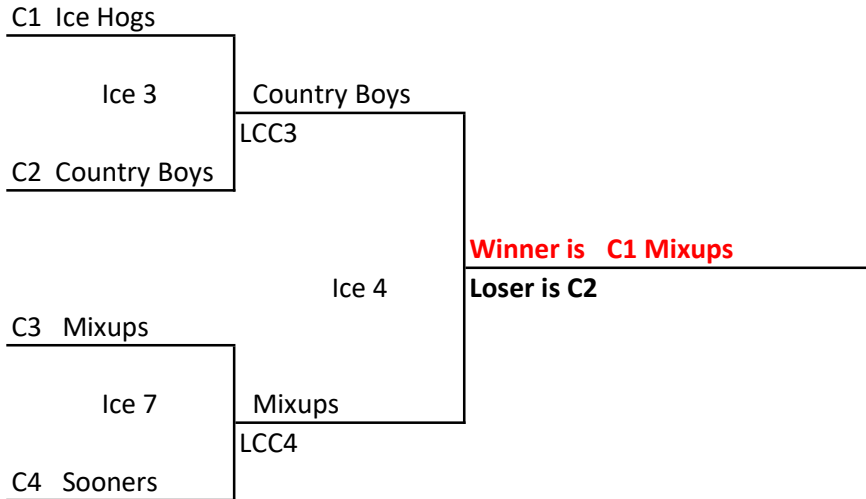

Sportsman Playoffs C Event

Jan 24

Jan 31

Ticket Sales

Jan 10 Sooners
 Jan 17 Rocky IV
 Jan 24 Ice Hogs
 Jan 31 ShPk Elec

C Event

Payout	Cash
A1	\$120
A2	\$100
B1	\$80
C1	\$70
A3	\$60
B2	\$50
A4	\$40
C2	\$30
B3	\$20
B4	\$10
C3	\$5
C4	\$0
Total	\$585

Payout order

A1,A2,B1,C1,A3,B2,A4,C2,B3,B4,C3,C4

Note: Ties after 8 ends will be broken by each team throwing 1 rock (with sweeping)