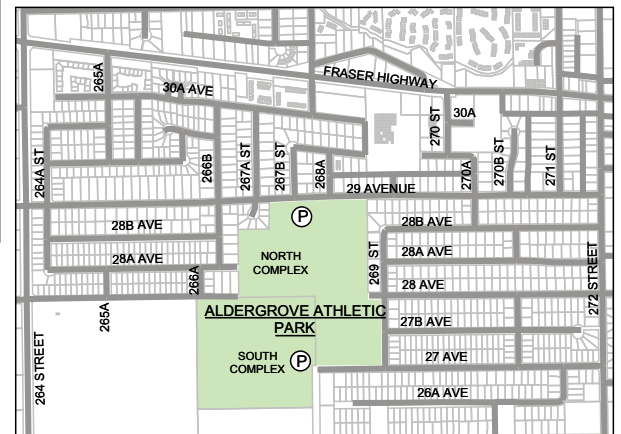

ALDERGROVE ATHLETIC PARK CONTEXT

ALDERGROVE ATHLETIC PARK

- DRINKING WATER
- WASHROOMS
- PARKING

Park hours are dawn to dusk.
Please respect our neighbours.
Please keep dogs on leash.
Please leave park tidy.