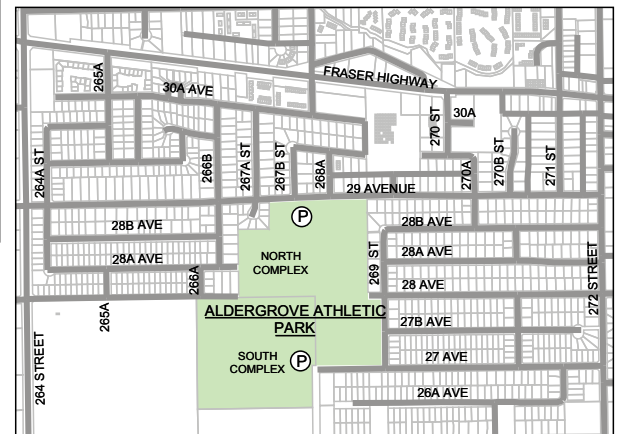

### ALDERGROVE ATHLETIC PARK CONTEXT

# ALDERGROVE ATHLETIC PARK

- DRINKING WATER
- WASHROOMS
- PARKING

Park hours are dawn to dusk.  
Please respect our neighbours.  
Please keep dogs on leash.  
Please leave park tidy.